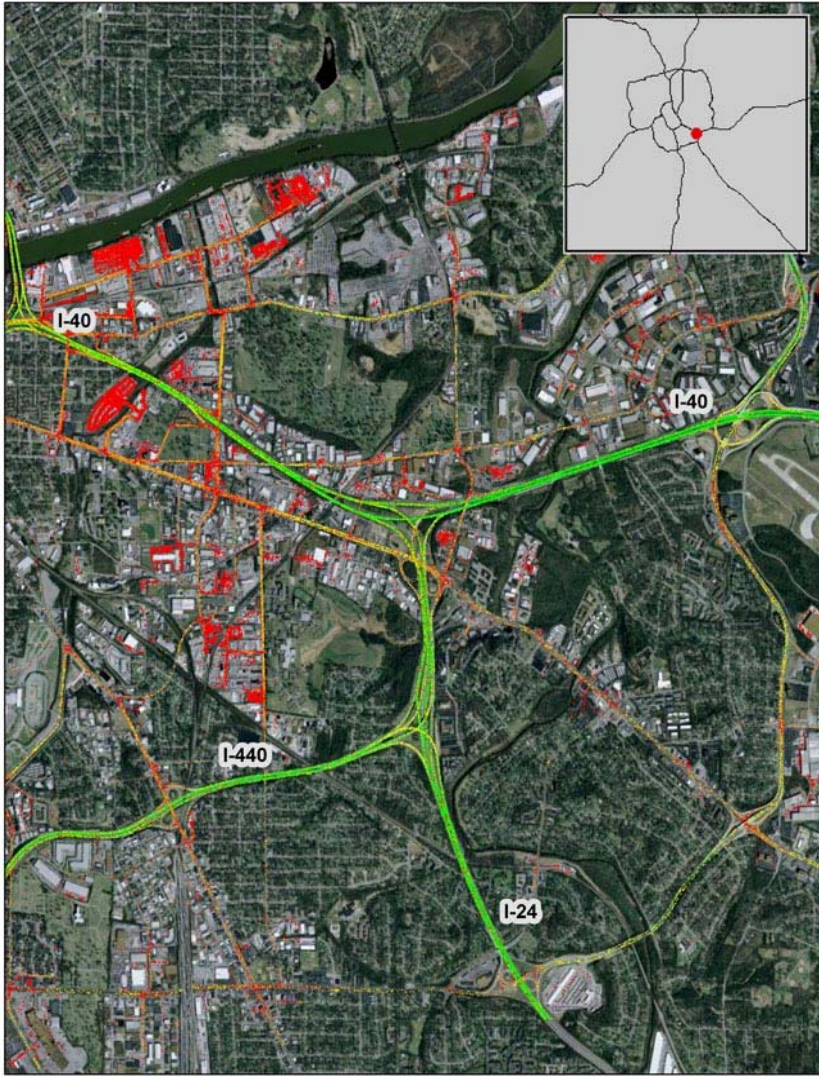

Nashville, TN: I-24 at I-440 (North)

Summary

National Ranking by
Congestion Index

28

Average Speed

49

Peak Average Speed

42

Nonpeak Average Speed

53

Nonpeak/Peak Ratio

1.26

Average Speed by Time of Day I-24 at I-440 (North)