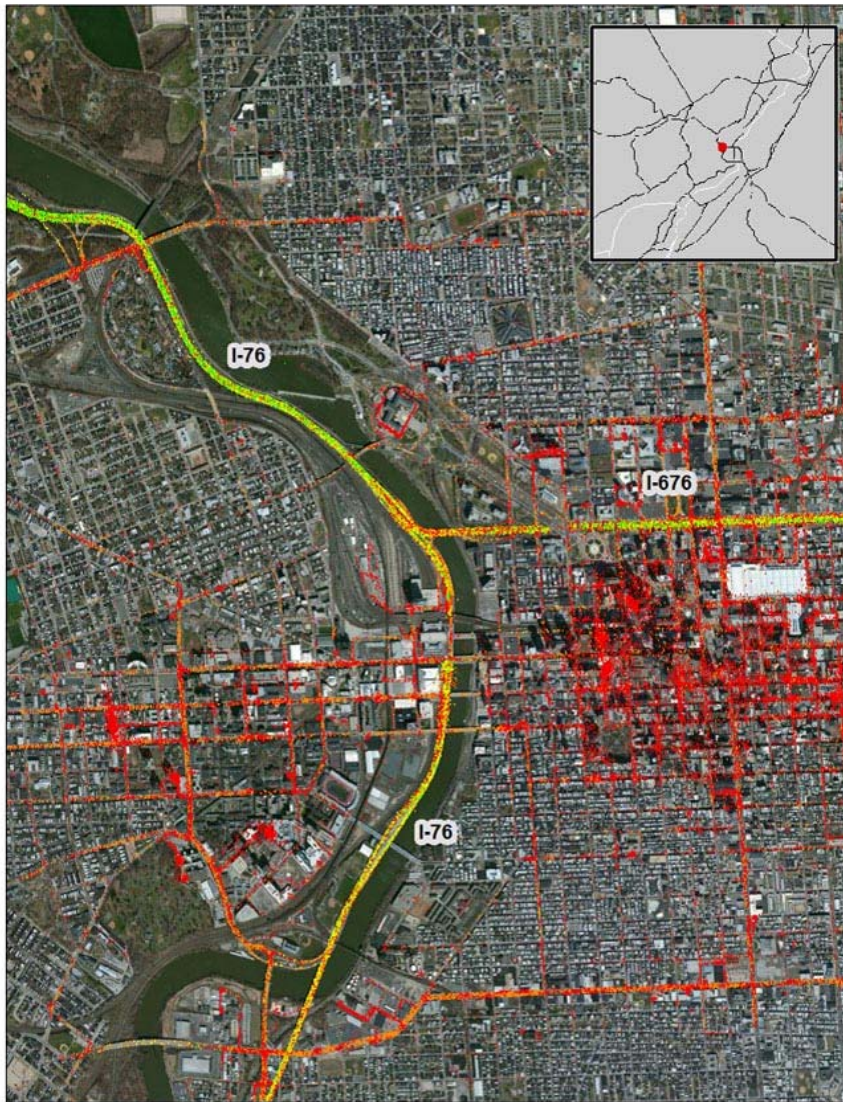

Philadelphia, PA: I-76 at I-676

Summary

National Ranking by
Congestion Index

34

Average Speed

37

Peak Average Speed

30

Nonpeak Average Speed

39

Nonpeak/Peak Ratio

1.28