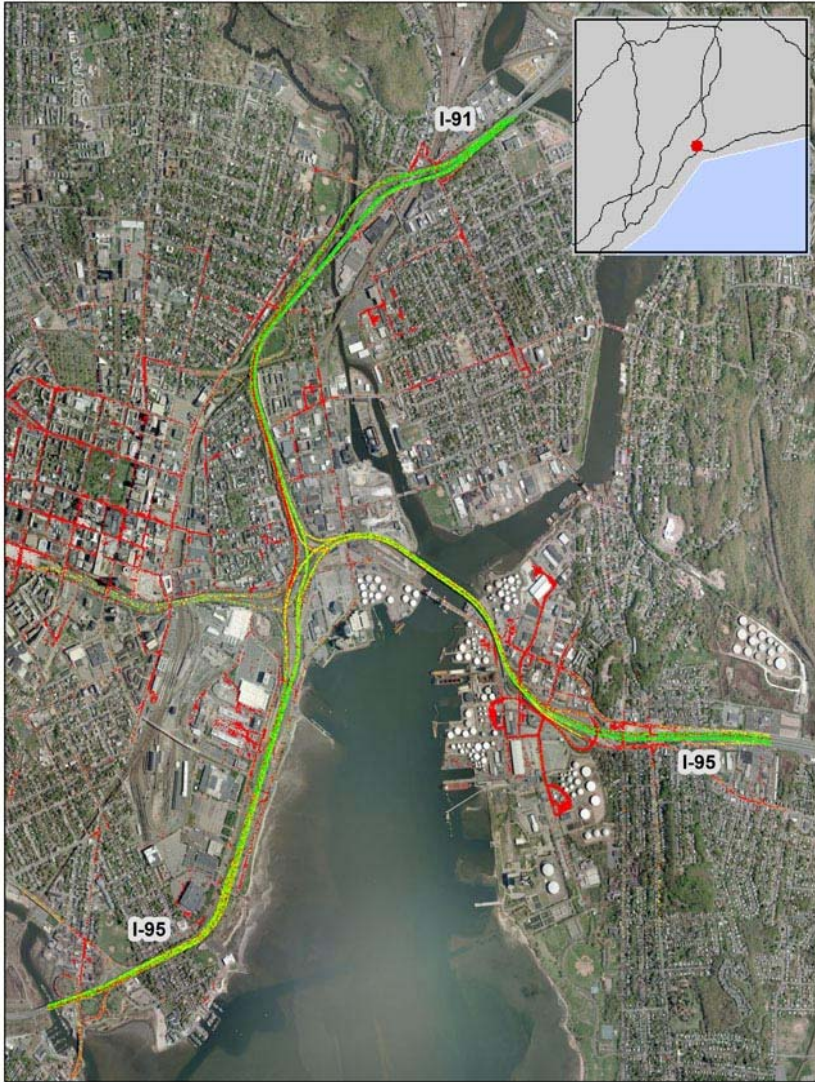

New Haven, CT: I-95 at I-91

Summary

National Ranking by
Congestion Index

44

Average Speed

45

Peak Average Speed

39

Nonpeak Average Speed

47

Nonpeak/Peak Ratio

1.2