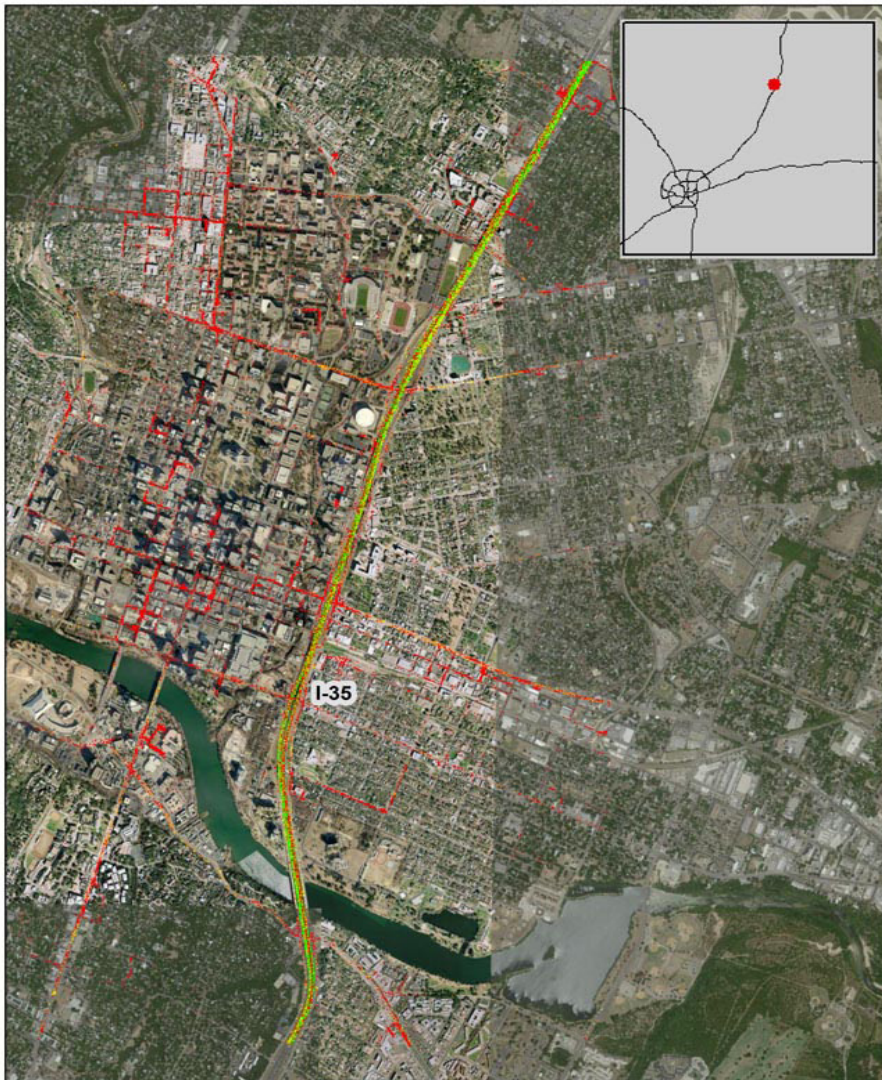

Austin, TX: I-35

Summary

National Ranking by Congestion Index	16
Average Speed	33
Peak Average Speed	21
Nonpeak Average Speed	40
Nonpeak/Peak Ratio	1.90

Average Speed by Time of Day
I-35