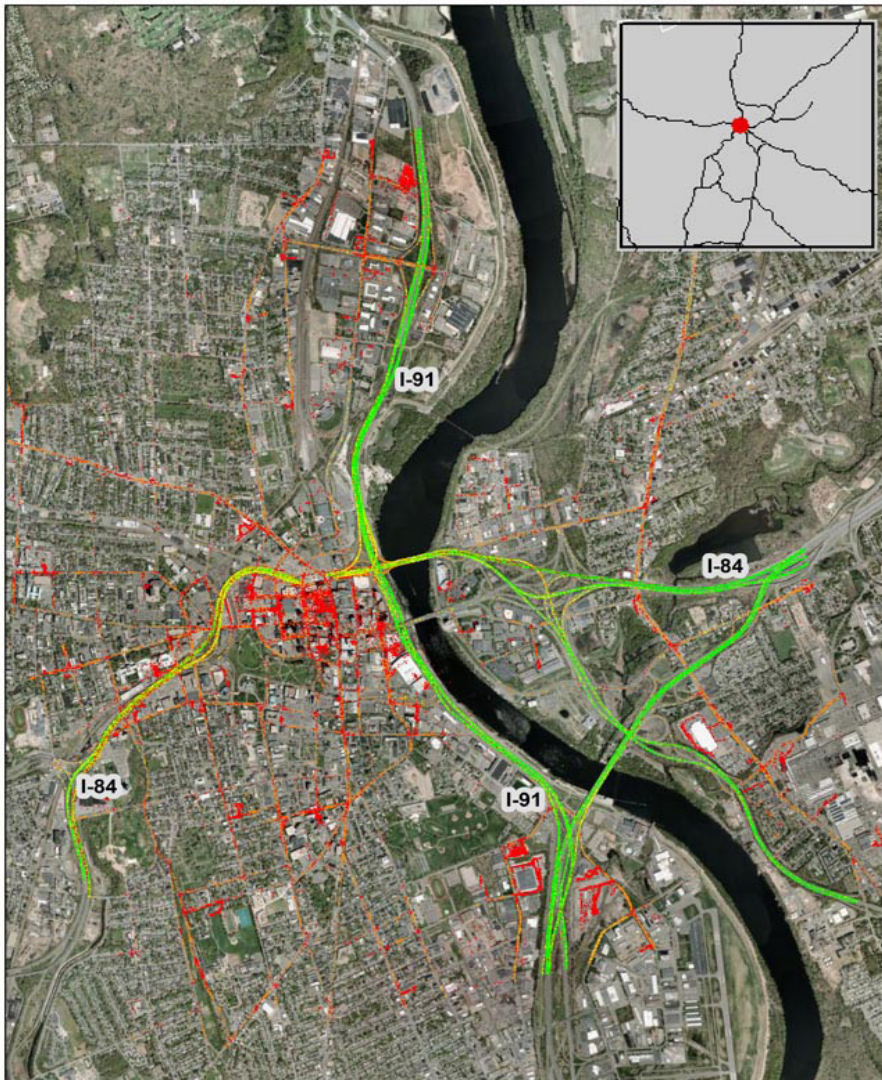

Hartford, CT: I-84 at I-91

Summary

National Ranking by Congestion Index	20
Average Speed	46
Peak Average Speed	37
Nonpeak Average Speed	50
Nonpeak/Peak Ratio	1.36

**Average Speed by Time of Day
I-84 at I-91**