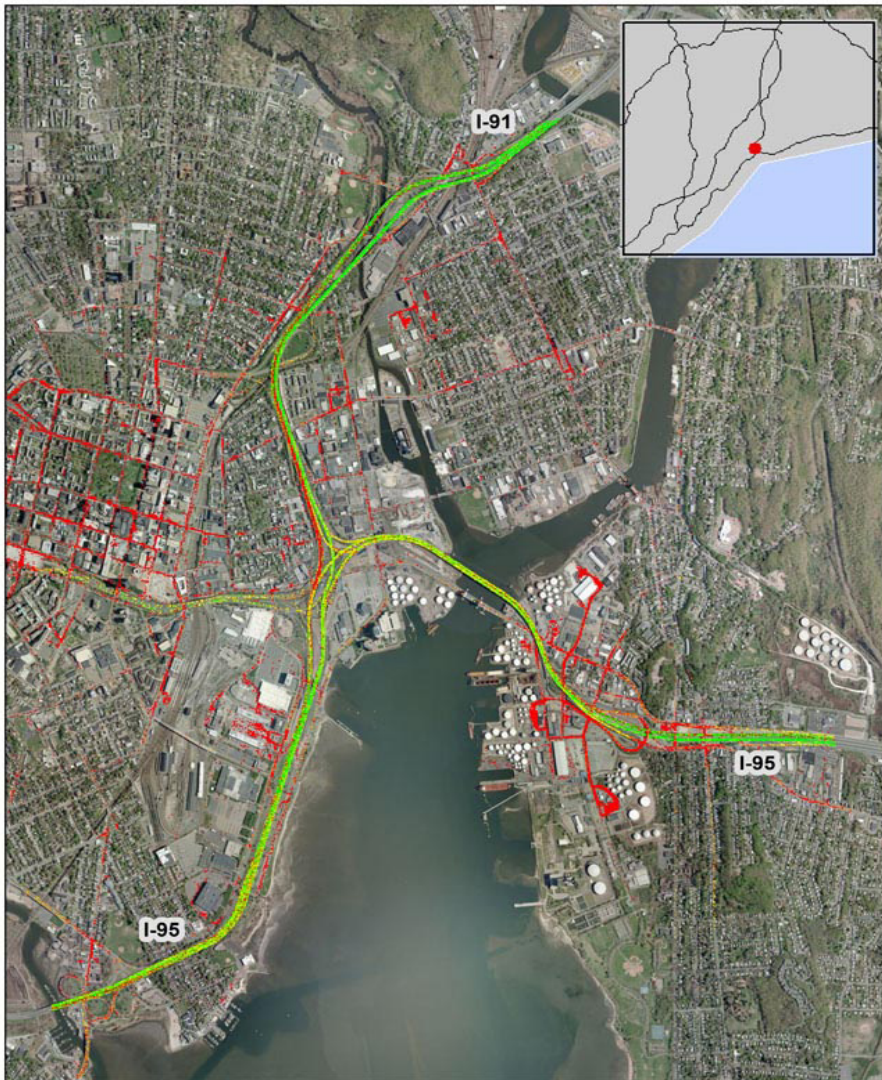

New Haven, CT: I-95 at I-91

Summary

National Ranking by Congestion Index	48
Average Speed	44
Peak Average Speed	38
Nonpeak Average Speed	46
Nonpeak/Peak Ratio	1.21

**Average Speed by Time of Day
I-95 at I-91**