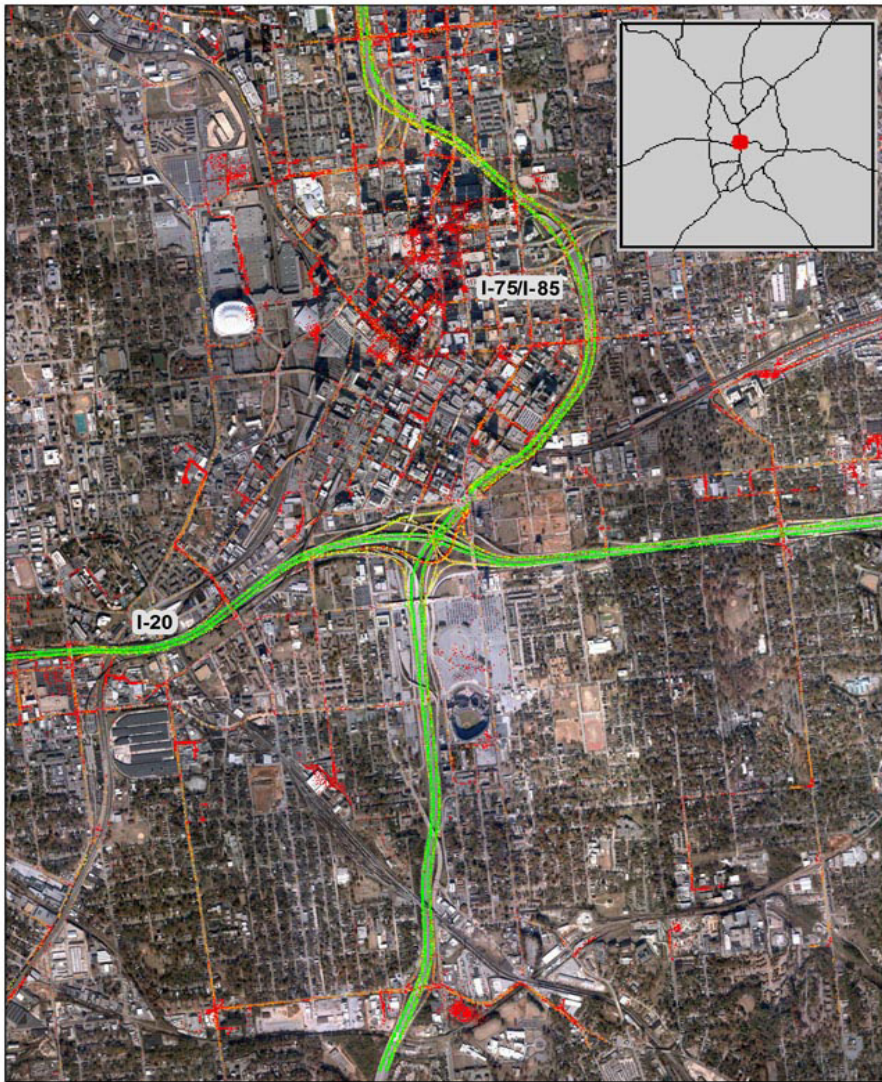

Atlanta, GA: I-20 at I-75/I-85

Summary

National Ranking by Congestion Index	65
Average Speed	43
Peak Average Speed	32
Nonpeak Average Speed	48
Nonpeak/Peak Ratio	1.53

**Average Speed by Time of Day
I-20 at I-75/I-85**