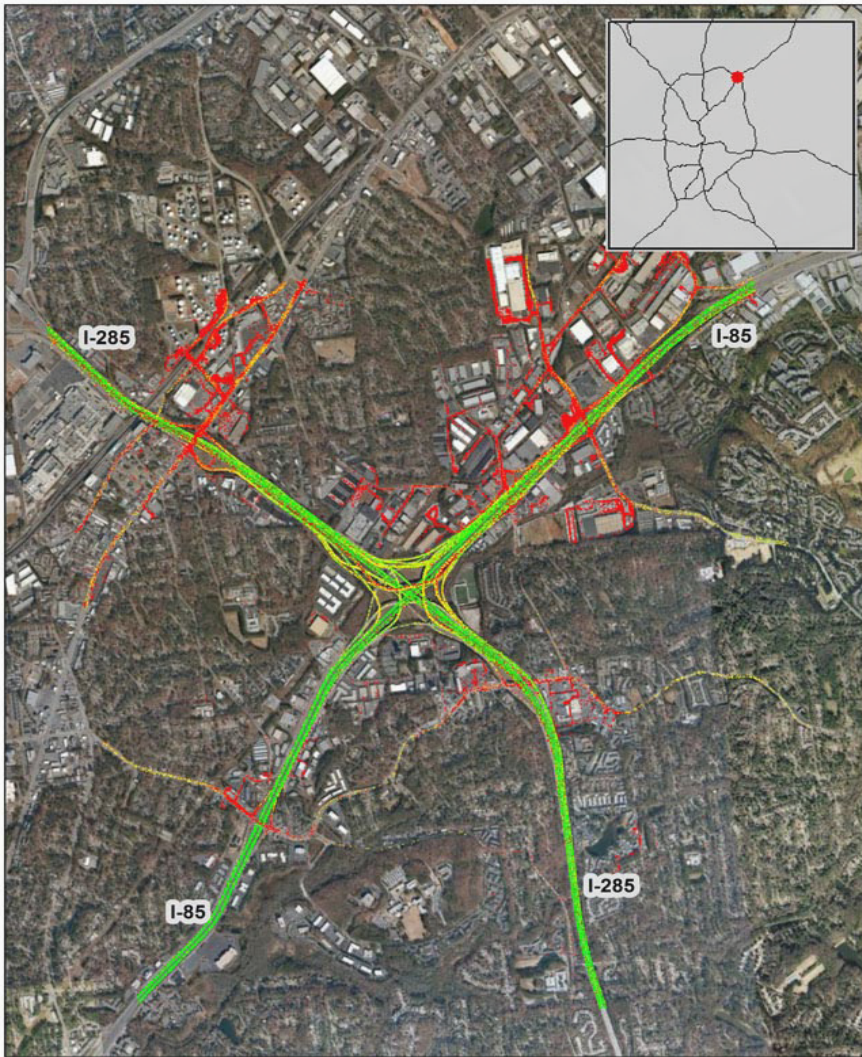

Atlanta, GA: I-285 at I-85 (North)

Summary

National Ranking by Congestion Index	1
Average Speed	37.0
Peak Average Speed	24.7
Nonpeak Average Speed	43.5
Nonpeak/Peak Ratio	1.8
Peak Average Speed Percent Change 2017 - 2018	-4.10%

Average Speed by Time of Day I-285 at I-85 (North)