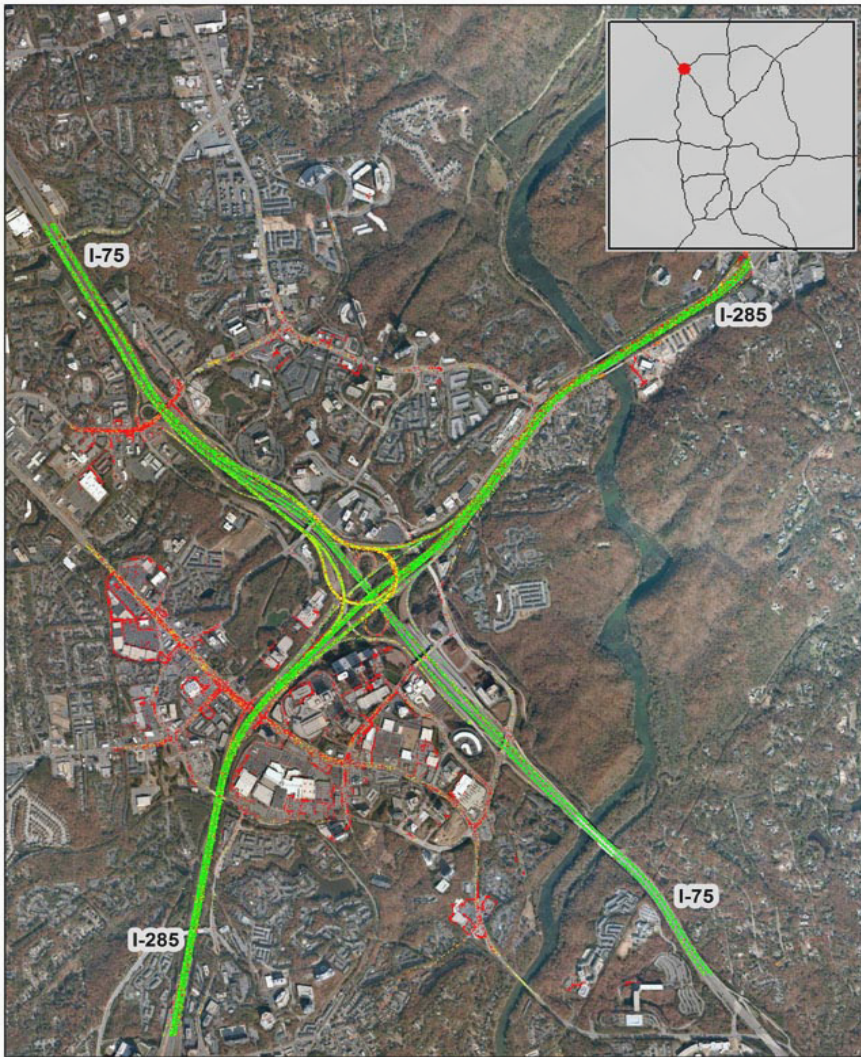

Atlanta, GA: I-75 at I-285 (North)

Summary

National Ranking by Congestion Index	4
Average Speed	40.8
Peak Average Speed	30.4
Nonpeak Average Speed	45.6
Nonpeak/Peak Ratio	1.5
Peak Average Speed Percent Change 2017 - 2018	-6.58%

Average Speed by Time of Day I-75 at I-285 (North)