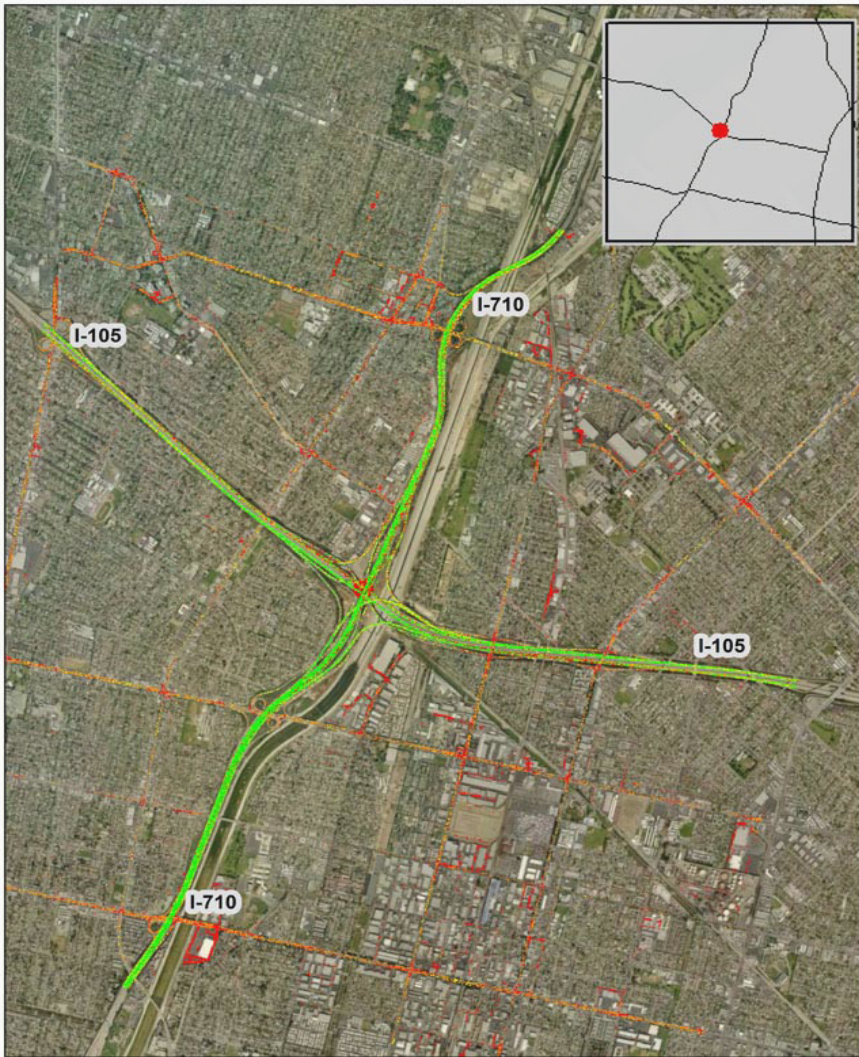

Los Angeles, CA: I-710 at I-105

Summary

National Ranking by Congestion Index	13
Average Speed	40.4
Peak Average Speed	30.6
Nonpeak Average Speed	44.8
Nonpeak/Peak Ratio	1.5
Peak Average Speed Percent Change 2017 - 2018	-4.20%

Average Speed by Time of Day I-710 at I-105