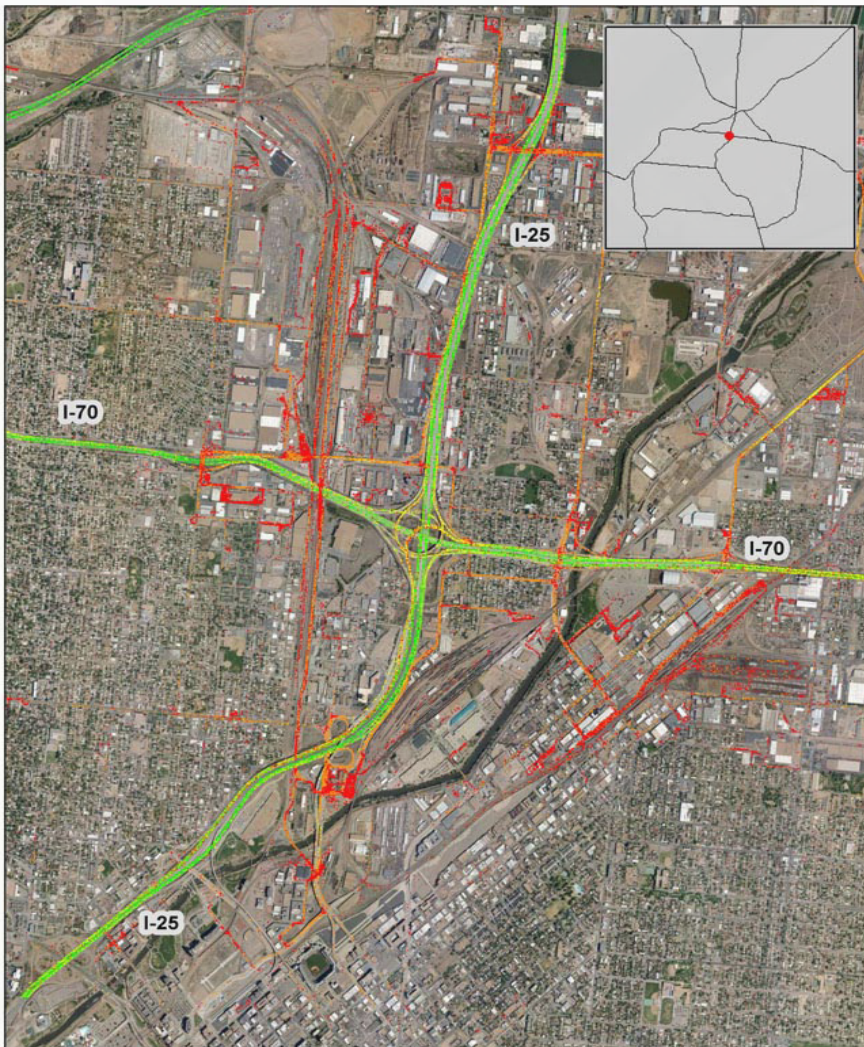

Denver, CO: I-70 at I-25

Summary

National Ranking by Congestion Index	20
Average Speed	43.3
Peak Average Speed	36.6
Nonpeak Average Speed	46.2
Nonpeak/Peak Ratio	1.3
Peak Average Speed Percent Change 2017 - 2018	-0.54%

Average Speed by Time of Day I-70 at I-25