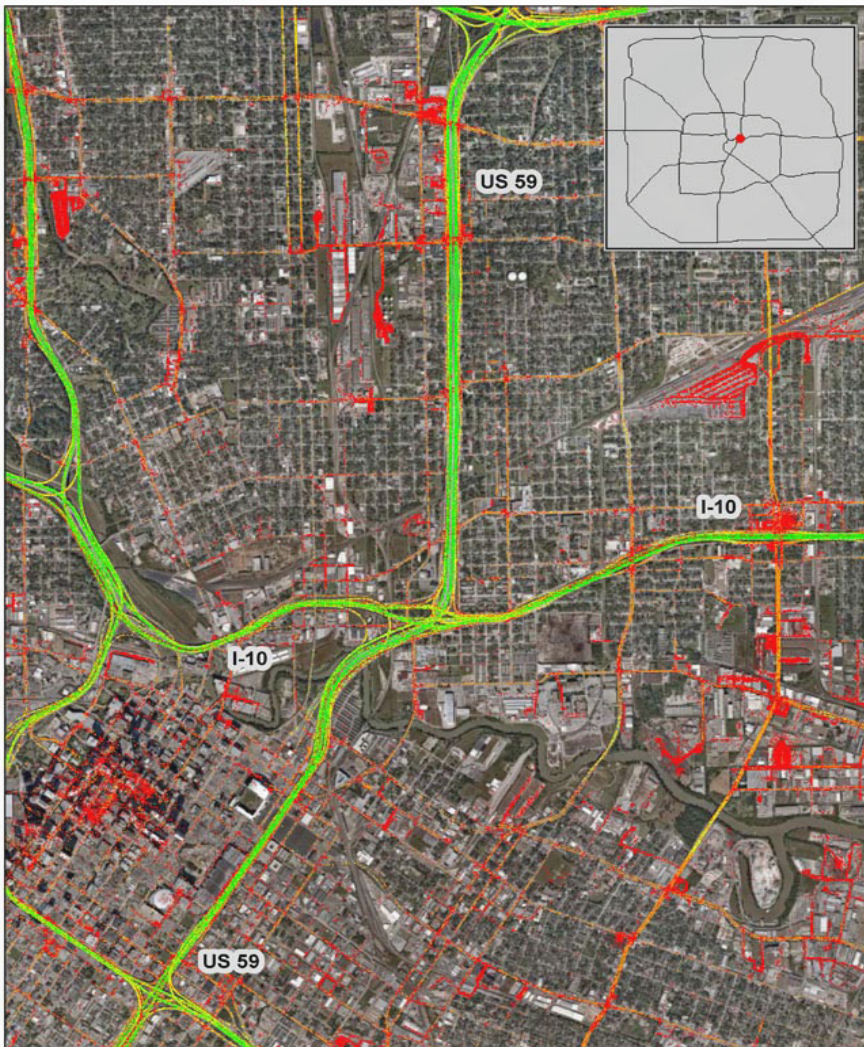

# Houston, TX: I-10 at US 59

## Summary

|   |       |
|---|-------|
| National Ranking by Congestion Index          | 23    |
| Average Speed                                 | 42.6  |
| Peak Average Speed                            | 31.2  |
| Nonpeak Average Speed                         | 48.4  |
| Nonpeak/Peak Ratio                            | 1.6   |
| Peak Average Speed Percent Change 2017 - 2018 | 1.17% |

## Average Speed by Time of Day I-10 at US 59