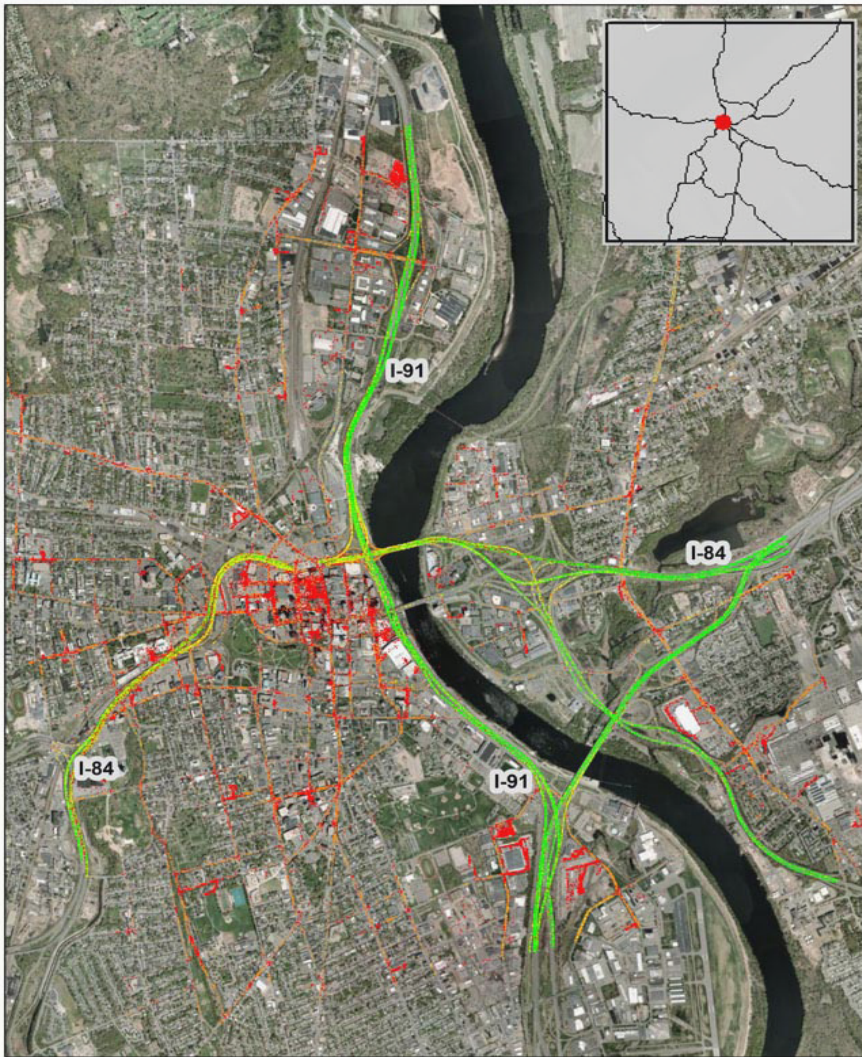

Hartford, CT: I-84 at I-91

Summary

National Ranking by Congestion Index	24
Average Speed	46.1
Peak Average Speed	36.0
Nonpeak Average Speed	50.4
Nonpeak/Peak Ratio	1.4
Peak Average Speed Percent Change 2017 - 2018	1.29%

Average Speed by Time of Day I-84 at I-91