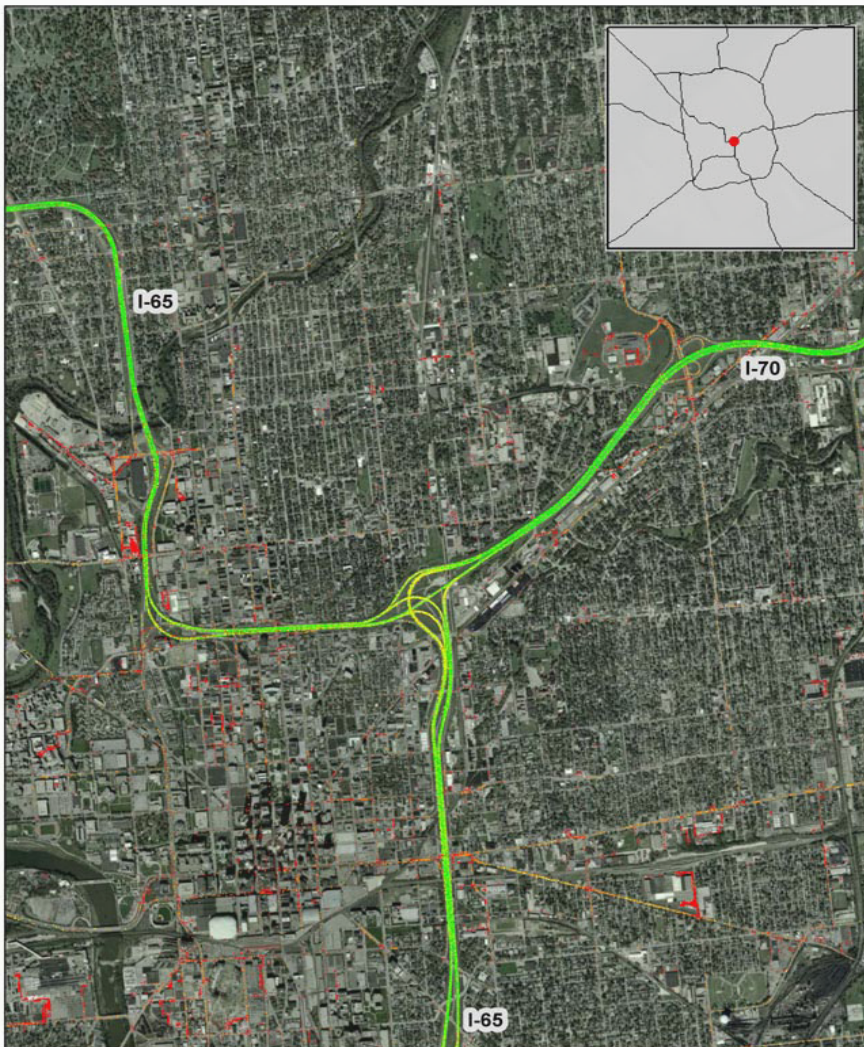

Indianapolis, IN: I-65 at I-70 (North)

Summary

National Ranking by Congestion Index	33
Average Speed	49.3
Peak Average Speed	42.8
Nonpeak Average Speed	52.1
Nonpeak/Peak Ratio	1.2
Peak Average Speed Percent Change 2017 - 2018	-4.90%

Average Speed by Time of Day I-65 at I-70 (North)