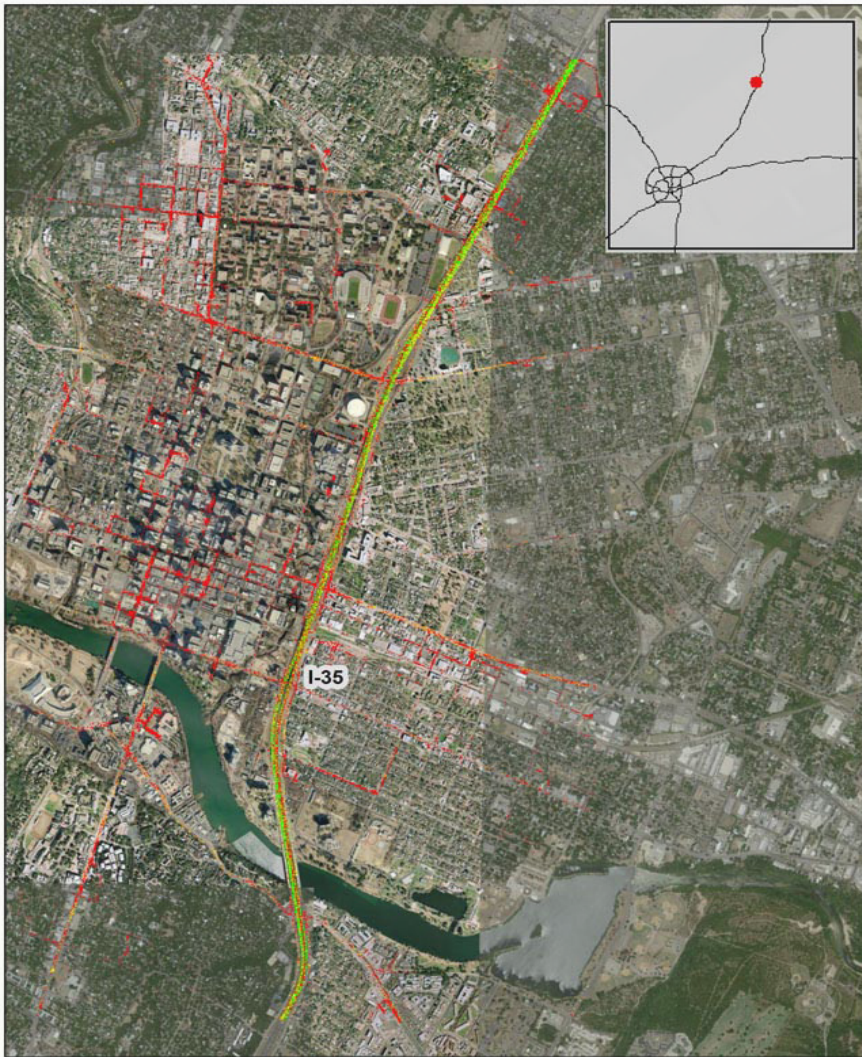

Austin, TX: I-35

Summary

National Ranking by Congestion Index	34
Average Speed	32.0
Peak Average Speed	18.2
Nonpeak Average Speed	37.8
Nonpeak/Peak Ratio	2.1
Peak Average Speed Percent Change 2017 - 2018	-0.84%

Average Speed by Time of Day I-35