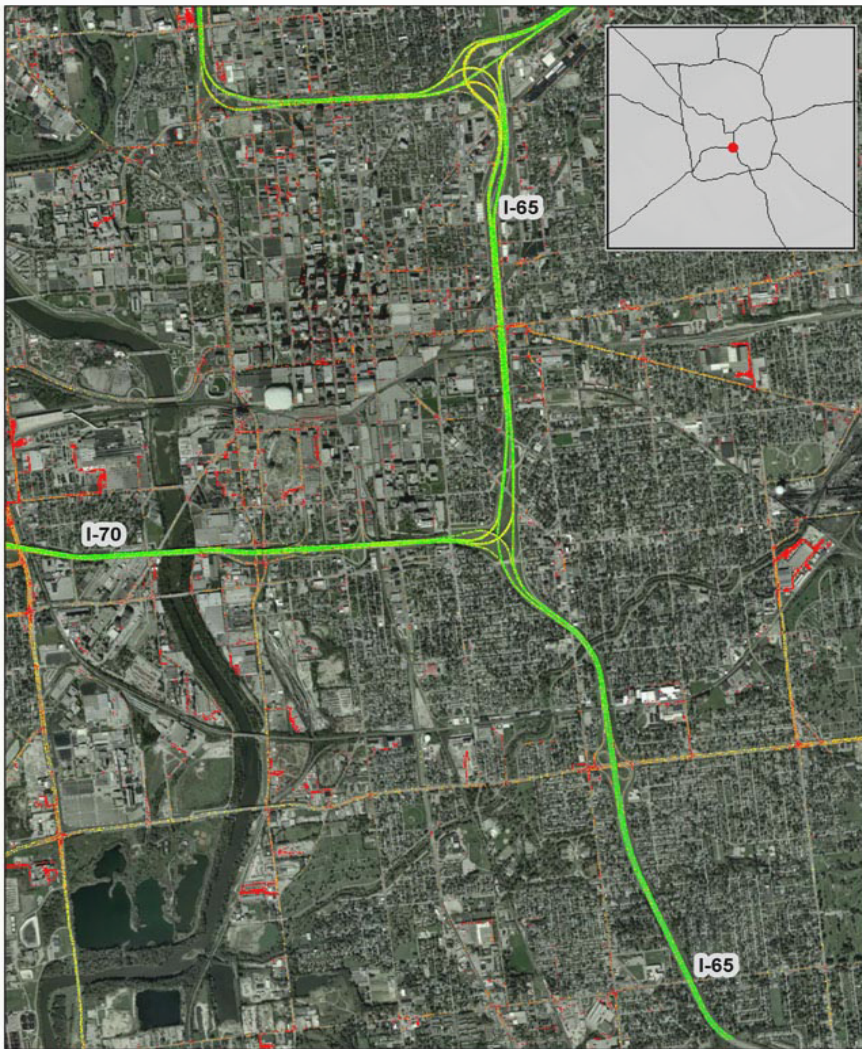

Indianapolis, IN: I-65 at I-70 (South)

Summary

National Ranking by Congestion Index	40
Average Speed	49.5
Peak Average Speed	44.2
Nonpeak Average Speed	51.9
Nonpeak/Peak Ratio	1.2
Peak Average Speed Percent Change 2017 - 2018	-4.30%

Average Speed by Time of Day I-65 at I-70 (South)