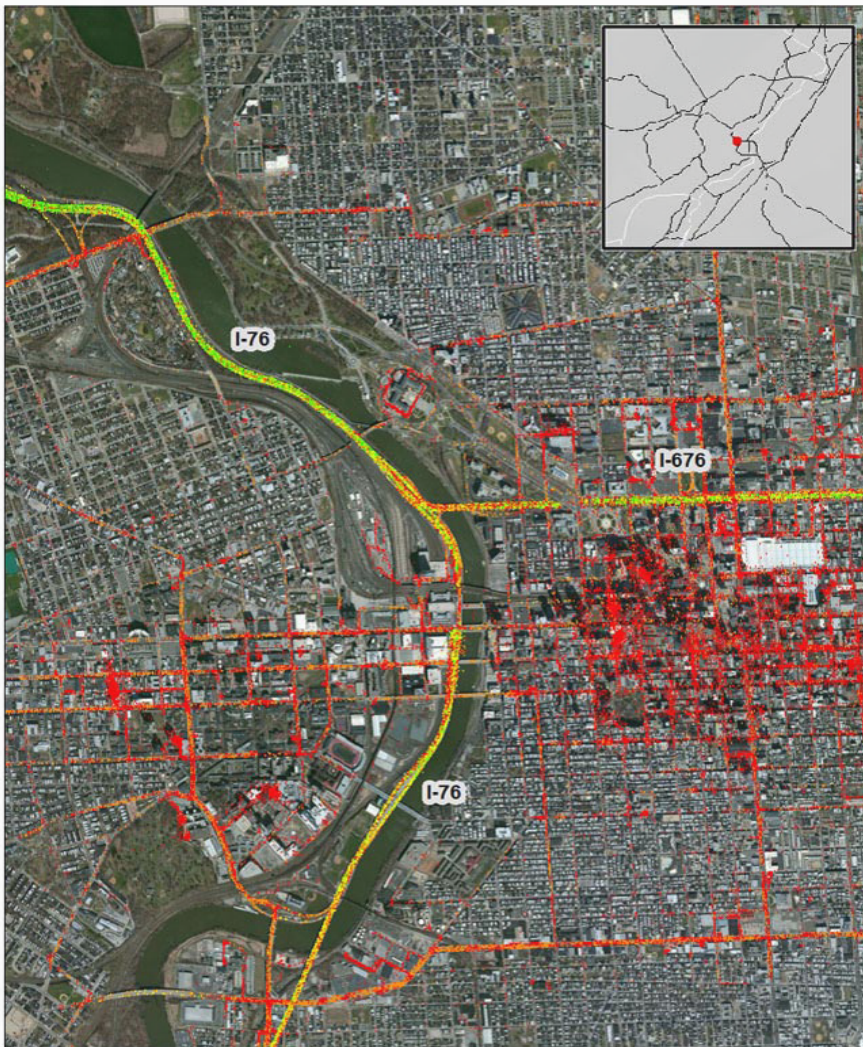

Philadelphia, PA: I-76 at I-676

Summary

National Ranking by Congestion Index	51
Average Speed	32.1
Peak Average Speed	26.3
Nonpeak Average Speed	34.3
Nonpeak/Peak Ratio	1.3
Peak Average Speed Percent Change 2017 - 2018	-5.43%

Average Speed by Time of Day I-76 at I-676