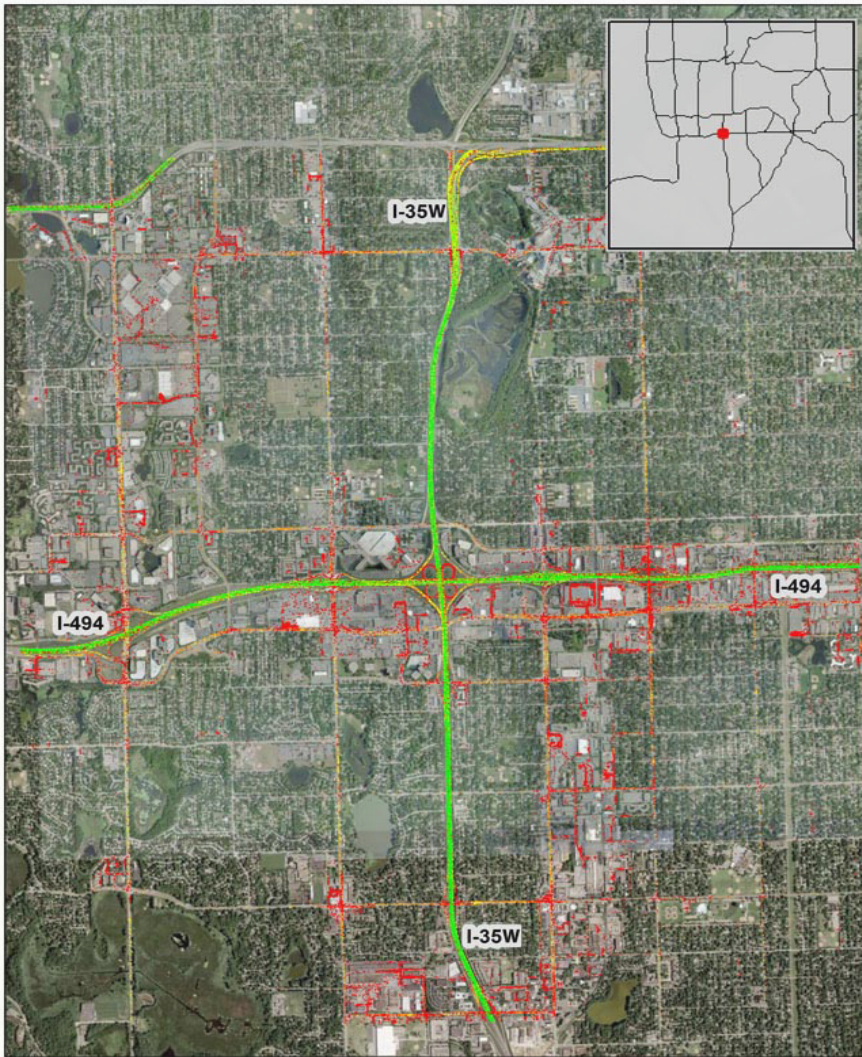

Minneapolis - St. Paul, MN: I-35W at I-494

Summary

National Ranking by Congestion Index	55
Average Speed	47.2
Peak Average Speed	38.2
Nonpeak Average Speed	51.4
Nonpeak/Peak Ratio	1.3
Peak Average Speed Percent Change 2017 - 2018	-7.01%

Average Speed by Time of Day I-35W at I-494