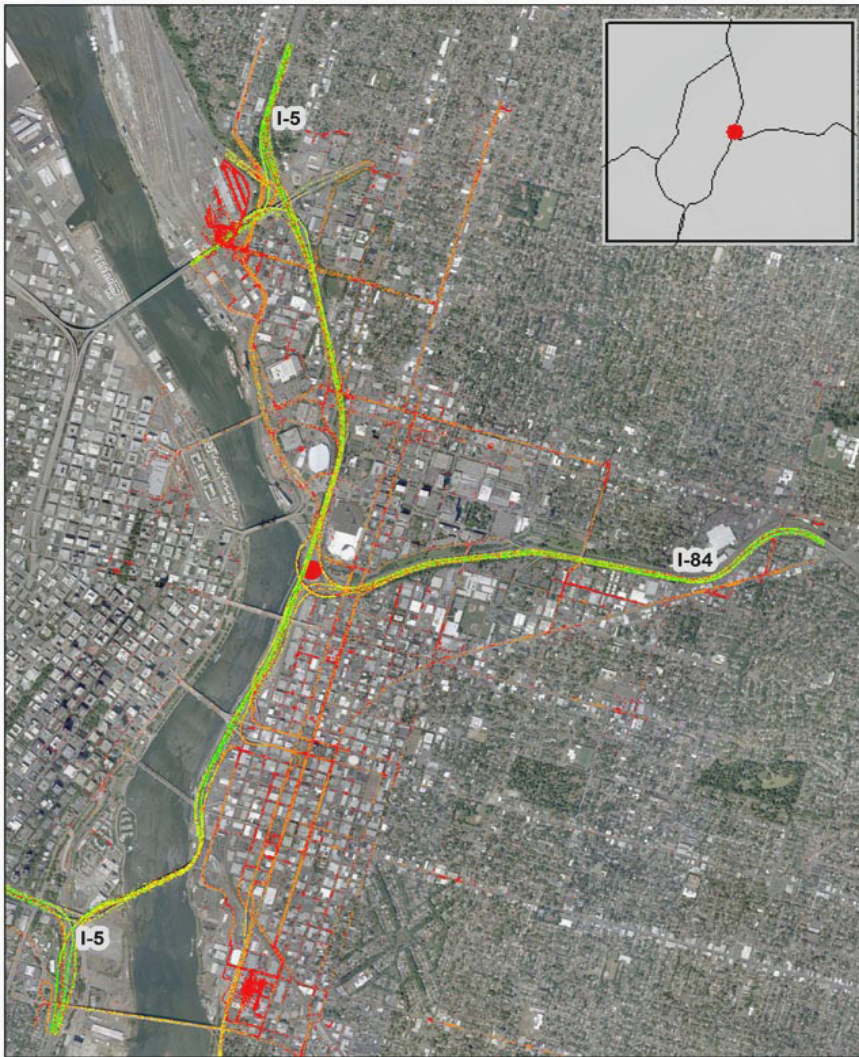

Portland, OR: I-5 at I-84

Summary

National Ranking by Congestion Index	62
Average Speed	33.9
Peak Average Speed	24.4
Nonpeak Average Speed	38.4
Nonpeak/Peak Ratio	1.6
Peak Average Speed Percent Change 2017 - 2018	-7.83%

Average Speed by Time of Day I-5 at I-84