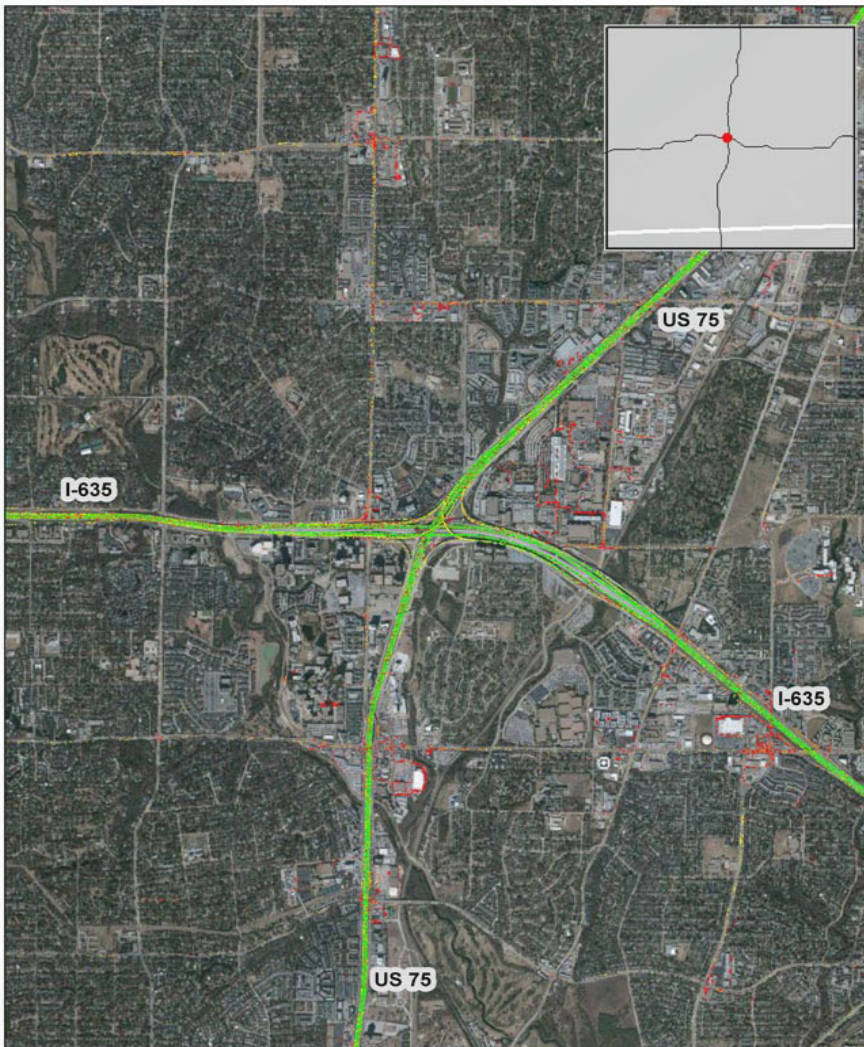

# Dallas, TX: US 75 at I-635

## Summary

National Ranking by Congestion Index	69
Average Speed	47.5
Peak Average Speed	36.3
Nonpeak Average Speed	51.8
Nonpeak/Peak Ratio	1.4
Peak Average Speed Percent Change 2017 - 2018	-0.38%

## Average Speed by Time of Day US 75 at I-635