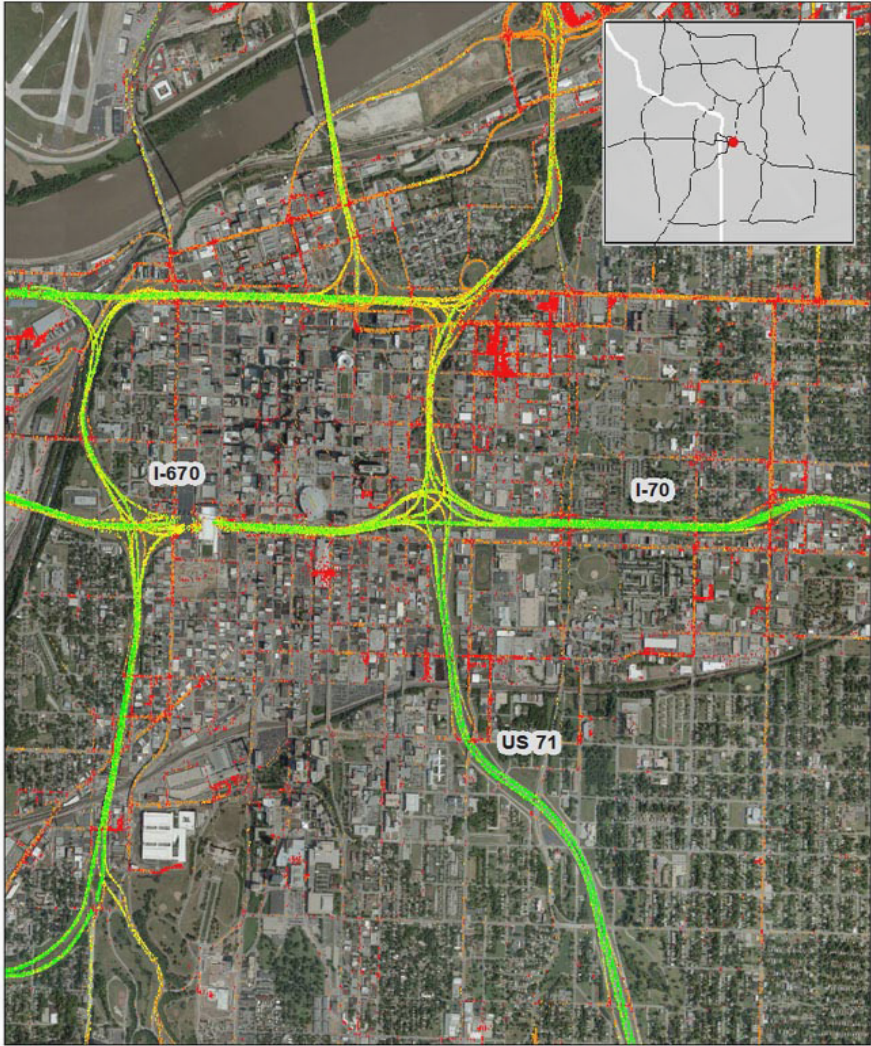

Kansas City, MO: I-70 at I-670 at US 71

Summary	
National Ranking by Congestion Index	74
Average Speed	49.1
Peak Average Speed	45.0
Nonpeak Average Speed	50.7
Nonpeak/Peak Ratio	1.1
Peak Average Speed Percent Change 2017 - 2018	-3.12%