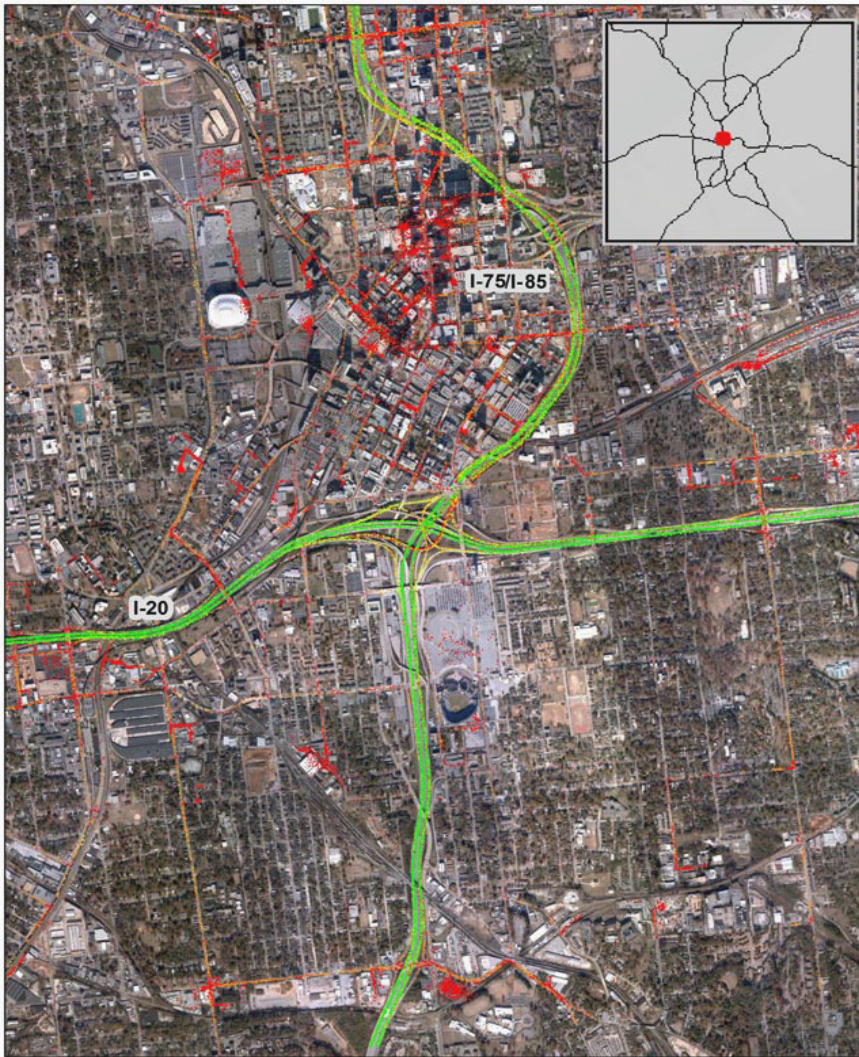

Atlanta, GA: I-20 at I-75/I-85

Summary

National Ranking by Congestion Index	79
Average Speed	40.5
Peak Average Speed	31.0
Nonpeak Average Speed	44.4
Nonpeak/Peak Ratio	1.4
Peak Average Speed Percent Change 2017 - 2018	-1.46%

Average Speed by Time of Day I-20 at I-75/I-85