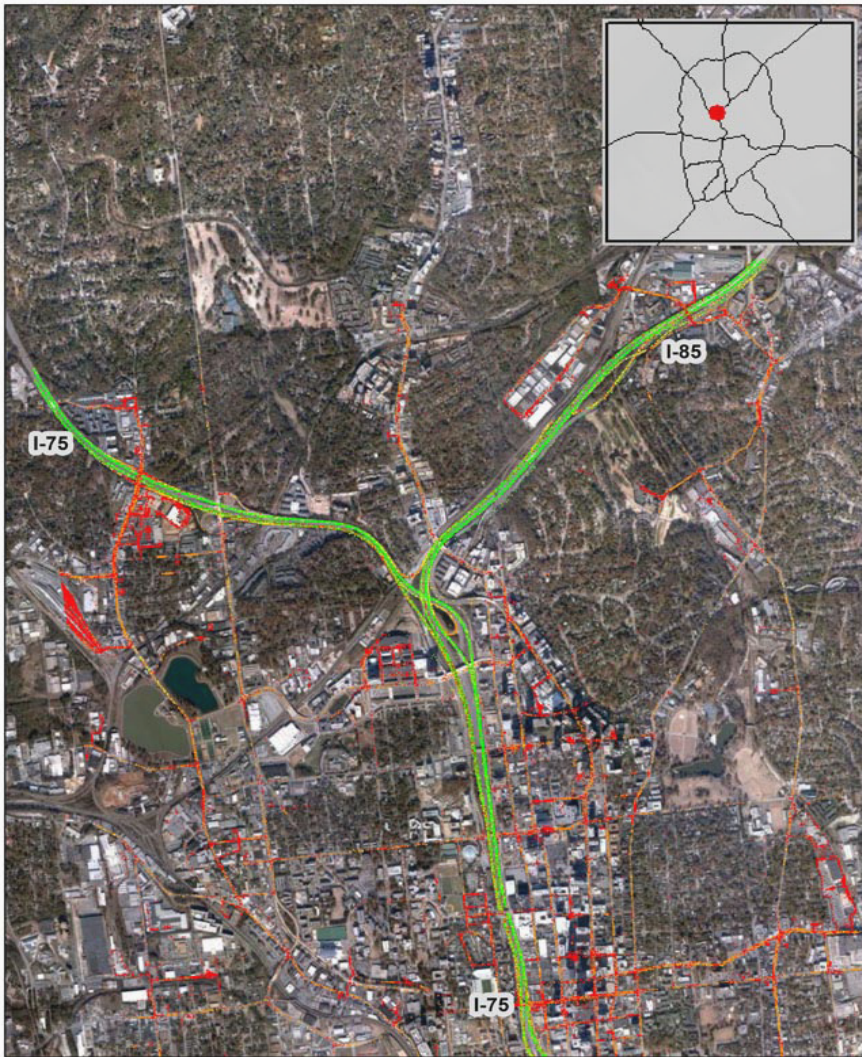

Atlanta, GA: I-75 at I-85

Summary

National Ranking by Congestion Index	90
Average Speed	36.7
Peak Average Speed	24.7
Nonpeak Average Speed	42.3
Nonpeak/Peak Ratio	1.7
Peak Average Speed Percent Change 2017 - 2018	-6.15%

Average Speed by Time of Day I-75 at I-85