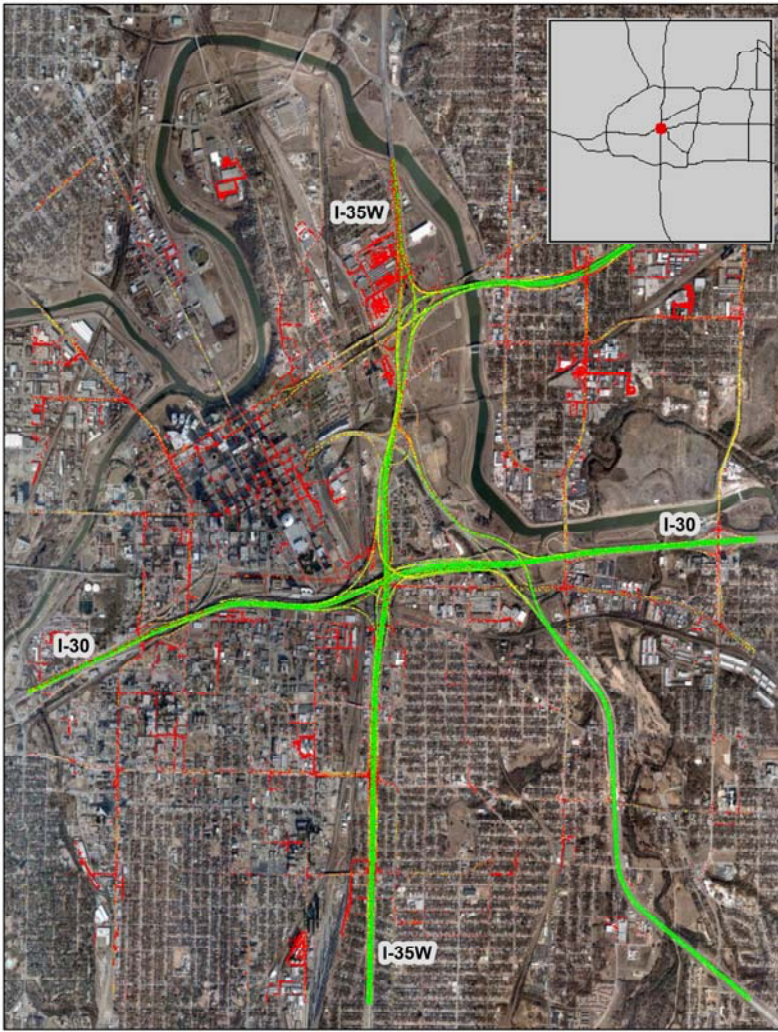

# Ft. Worth, TX: I-35W at I-30

## Summary

National Ranking by  
Congestion Index

**29**

Average Speed

**47**

Peak Average Speed

**39**

Nonpeak Average  
Speed

**50**

Nonpeak/Peak Ratio

**1.30**

## Average Speed by Time of Day I-35W at I-30