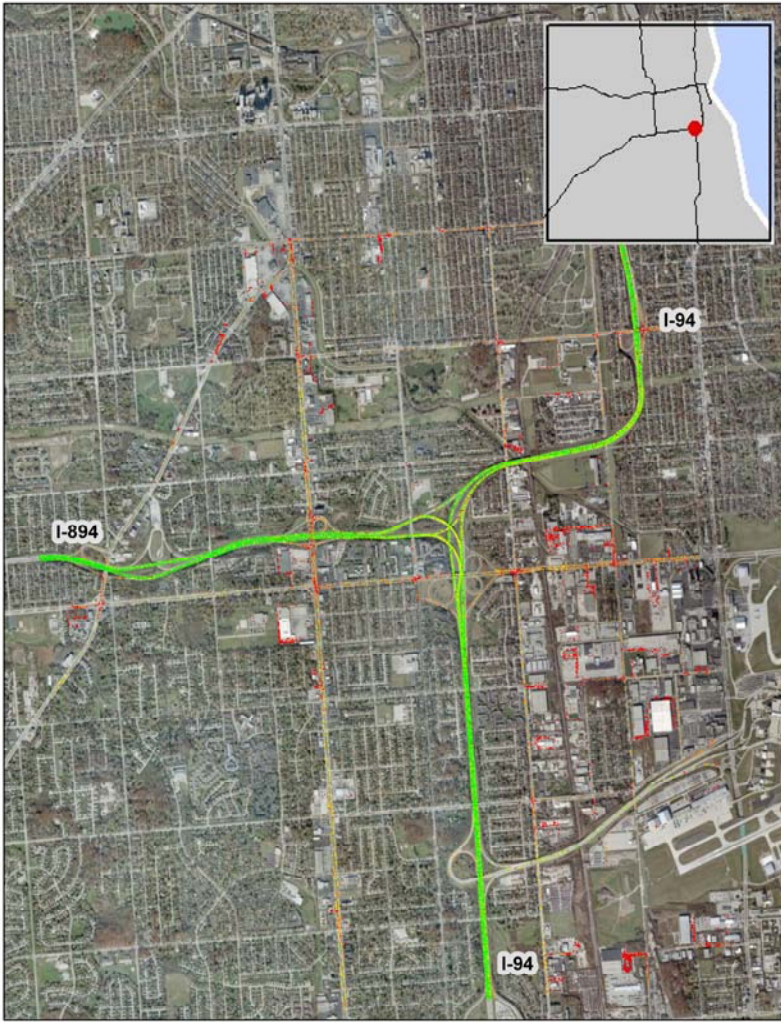

Milwaukee, WI: Mitchell Interchange - I-94/I-894

Summary

National Ranking by Congestion Index	24
Average Speed	47
Peak Average Speed	42
Nonpeak Average Speed	50
Nonpeak/Peak Ratio	1.18

**Average Speed by Time of Day
Mitchell Interchange - I-94/I-894**