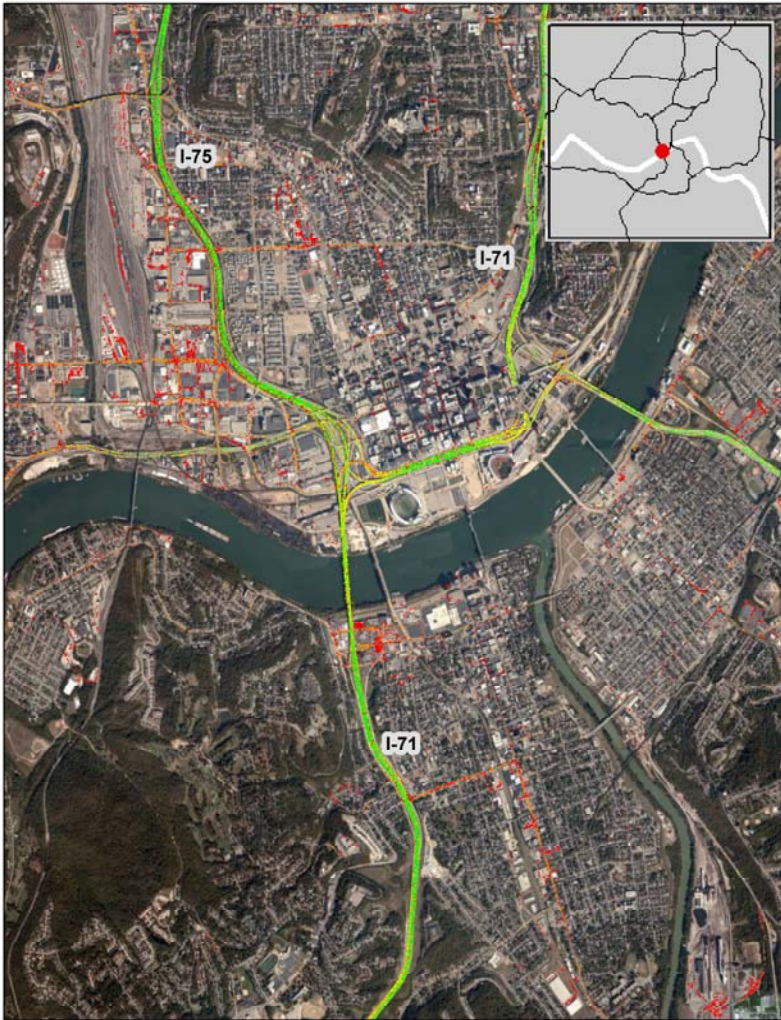

Cincinnati, OH: I-71 at I-75

Summary

National Ranking by
Congestion Index

15

Average Speed

47

Peak Average Speed

37

Nonpeak Average
Speed

51

Nonpeak/Peak Ratio

1.36

Average Speed by Time of Day I-71 at I-75