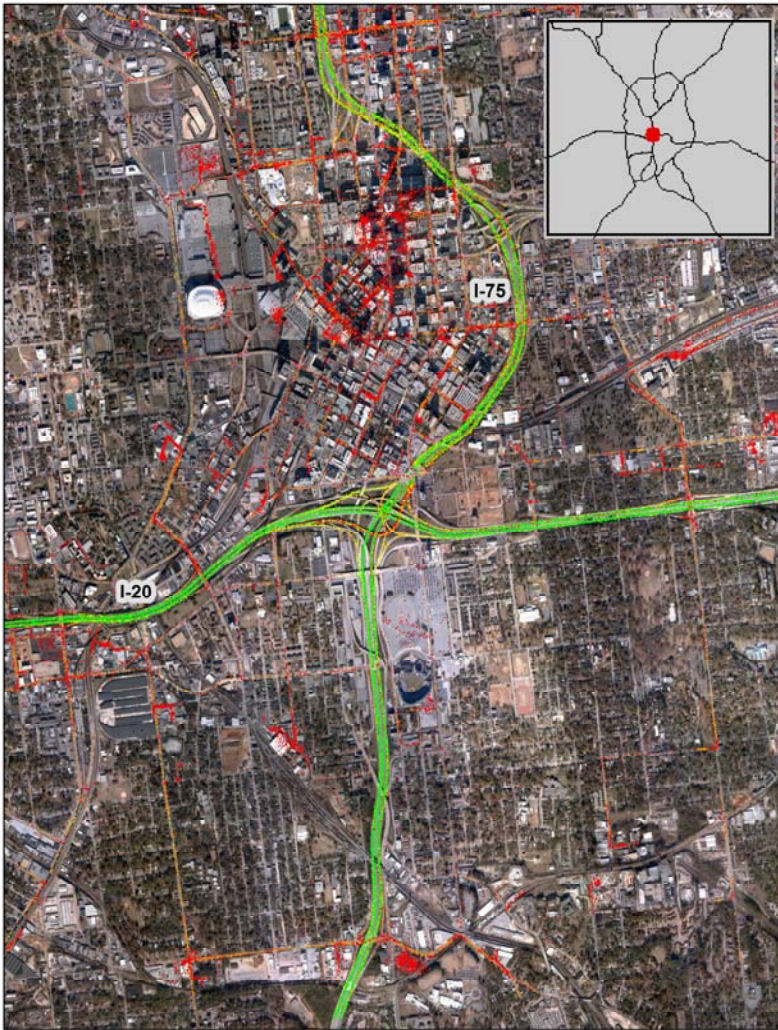

Atlanta, GA: I-20 at I-75/I-85

Summary

National Ranking by Congestion Index	79
Average Speed	47
Peak Average Speed	38
Nonpeak Average Speed	50
Nonpeak/Peak Ratio	1.32

**Average Speed by Time of Day
I-20 at I-75/I-85**