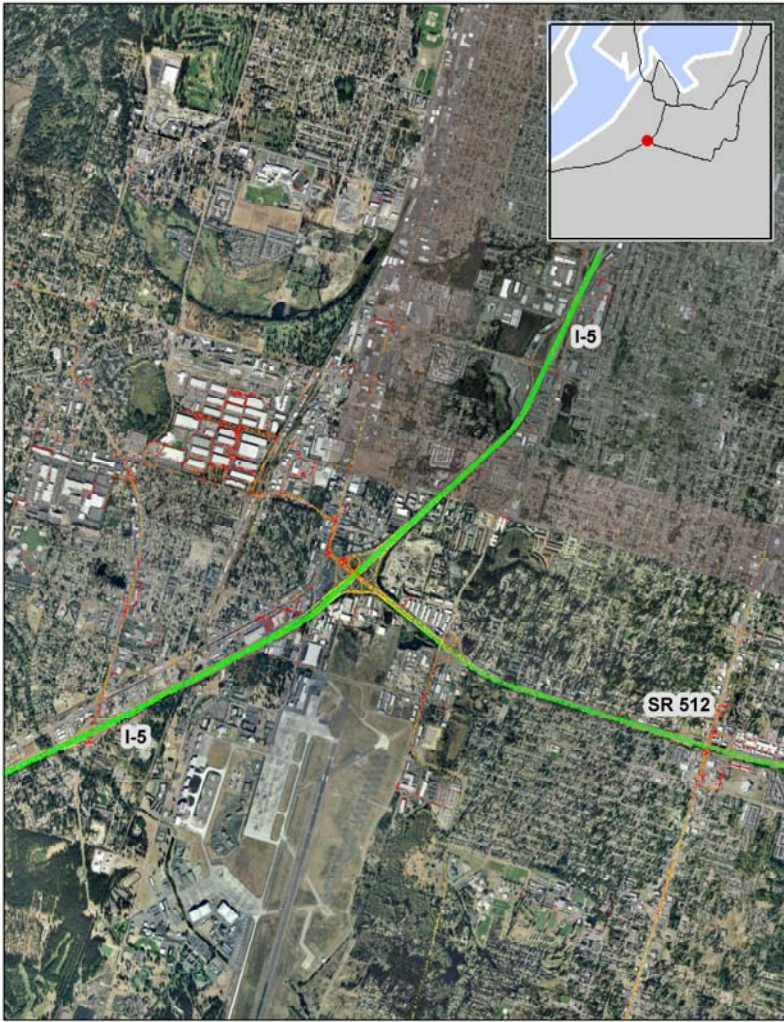

Tacoma, WA: I-5 at SR 512

Summary

National Ranking by Congestion Index	122
Average Speed	53
Peak Average Speed	48
Nonpeak Average Speed	54
Nonpeak/Peak Ratio	1.12

Average Speed by Time of Day
I-5 at SR 512