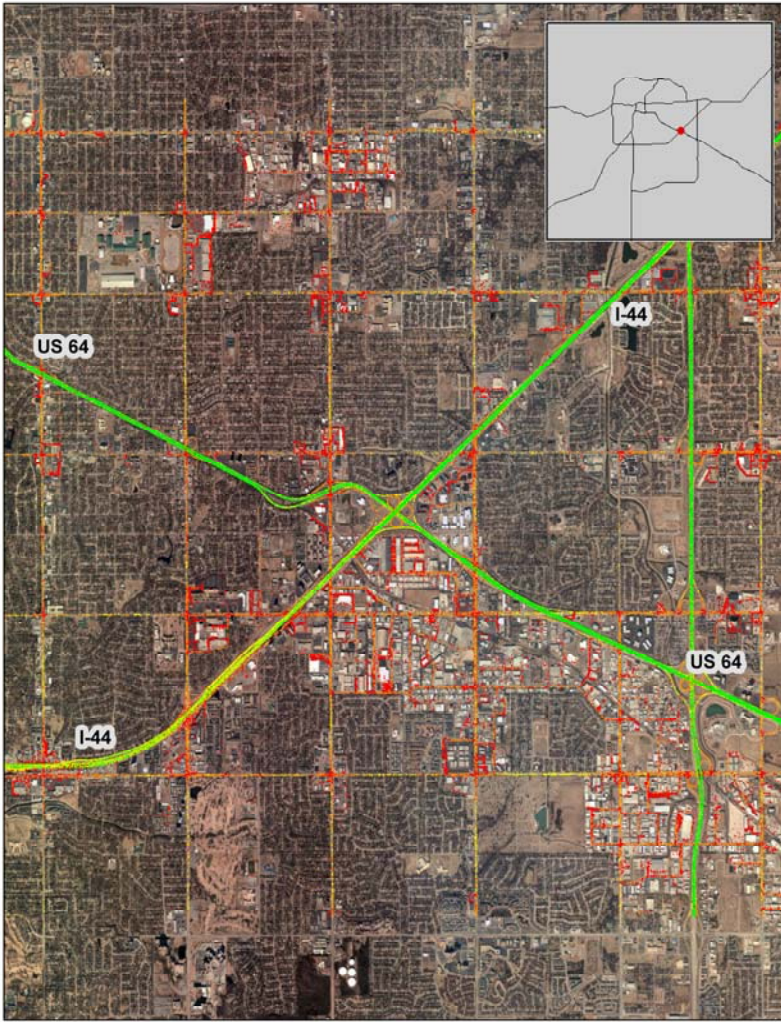

Tulsa, OK: US 64 at I-44

Summary

National Ranking by Congestion Index	132
Average Speed	53
Peak Average Speed	51
Nonpeak Average Speed	54
Nonpeak/Peak Ratio	1.07

Average Speed by Time of Day US 64 at I-44