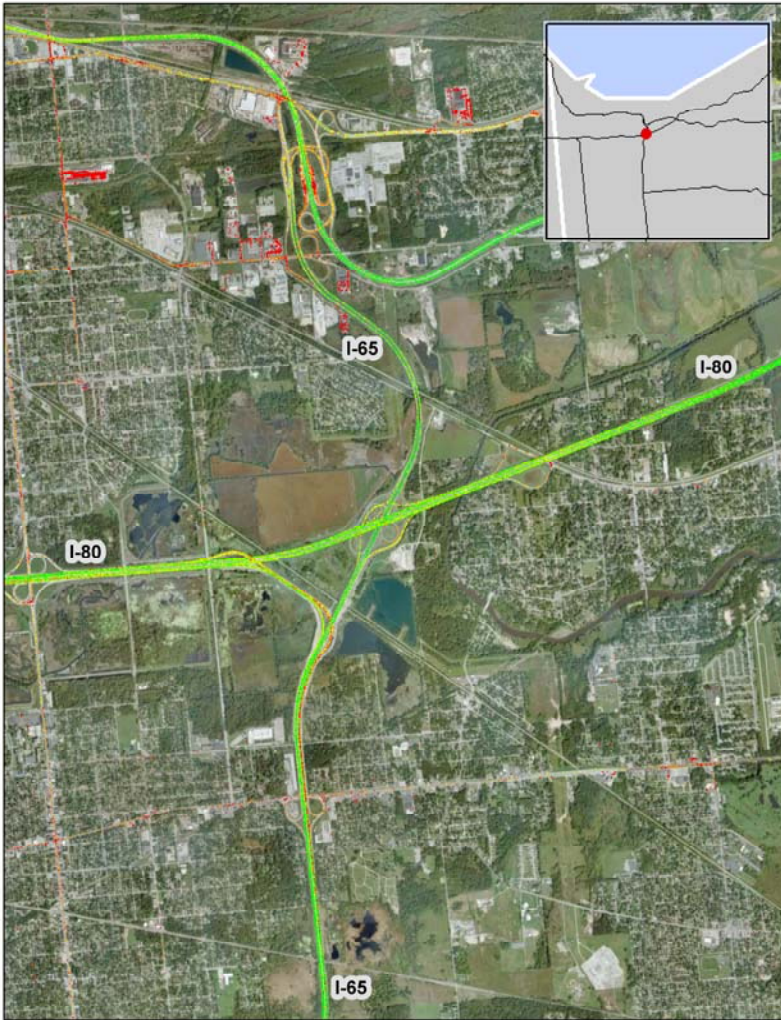

Gary, IN: I-65 at I-80

Summary

National Ranking by
Congestion Index

6

Average Speed

47

Peak Average Speed

45

Nonpeak Average
Speed

48

Nonpeak/Peak Ratio

1.07

Average Speed by Time of Day I-65 at I-80