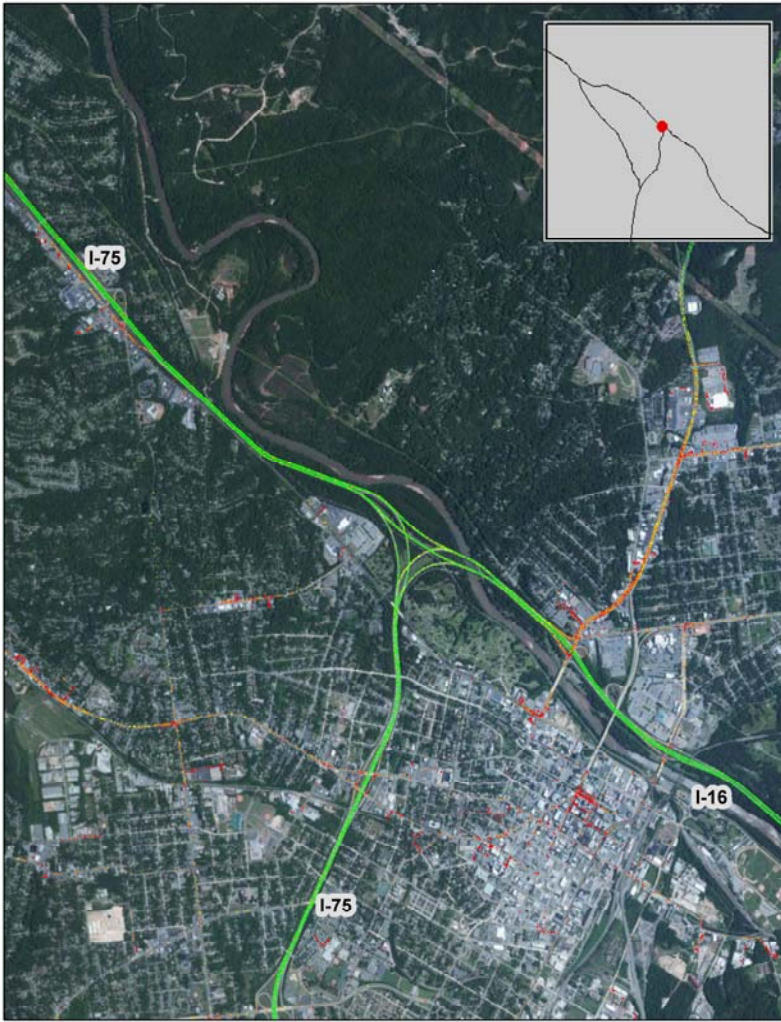

Macon, GA: I-16 at I-75

Summary

National Ranking by Congestion Index	180
Average Speed	55
Peak Average Speed	55
Nonpeak Average Speed	55
Nonpeak/Peak Ratio	1.00

**Average Speed by Time of Day
I-16 at I-75**