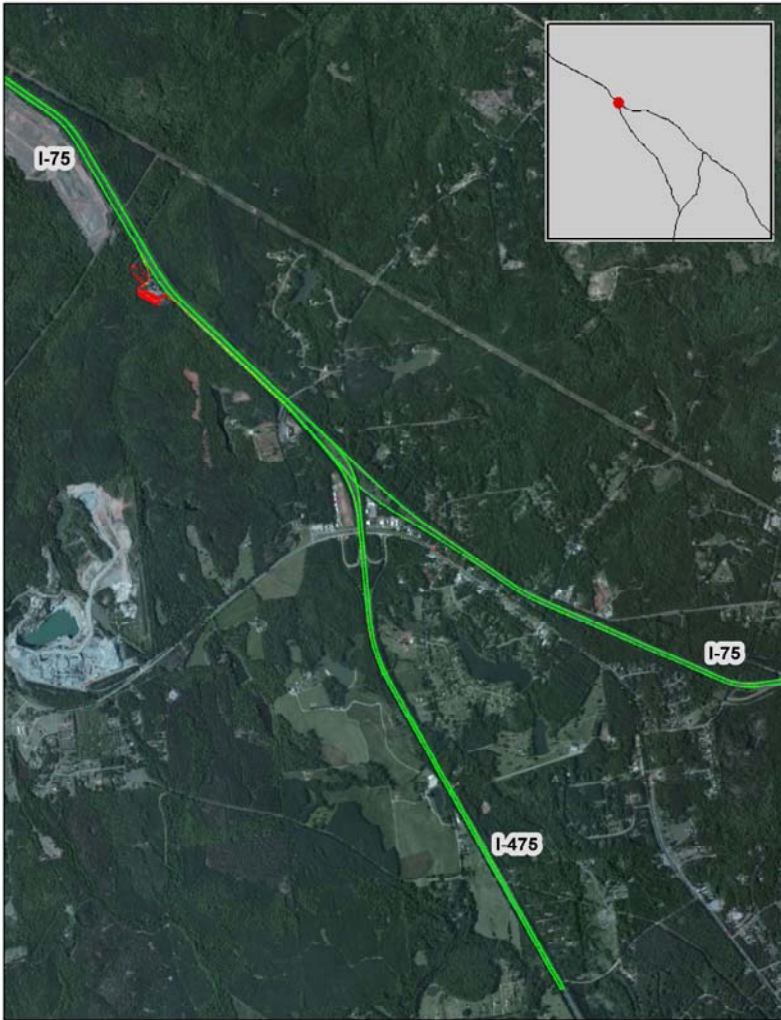

Macon, GA : I-475 at I-75 (North)

Summary

National Ranking by
Congestion Index

197

Average Speed

55

Peak Average Speed

55

Nonpeak Average
Speed

55

Nonpeak/Peak Ratio

1.00

Average Speed by Time of Day I-475 at I-75 (North)