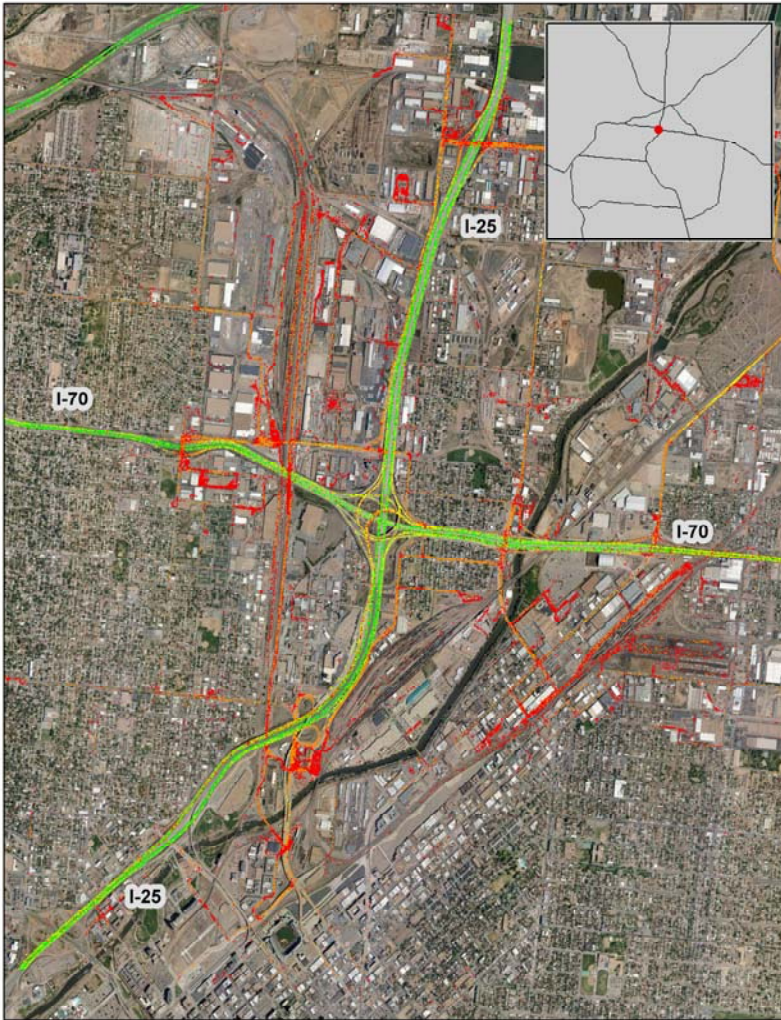

Denver, CO: I-70 at I-25

Summary

National Ranking by Congestion Index	16
Average Speed	44
Peak Average Speed	37
Nonpeak Average Speed	47
Nonpeak/Peak Ratio	1.26

**Average Speed by Time of Day
I-70 at I-25**