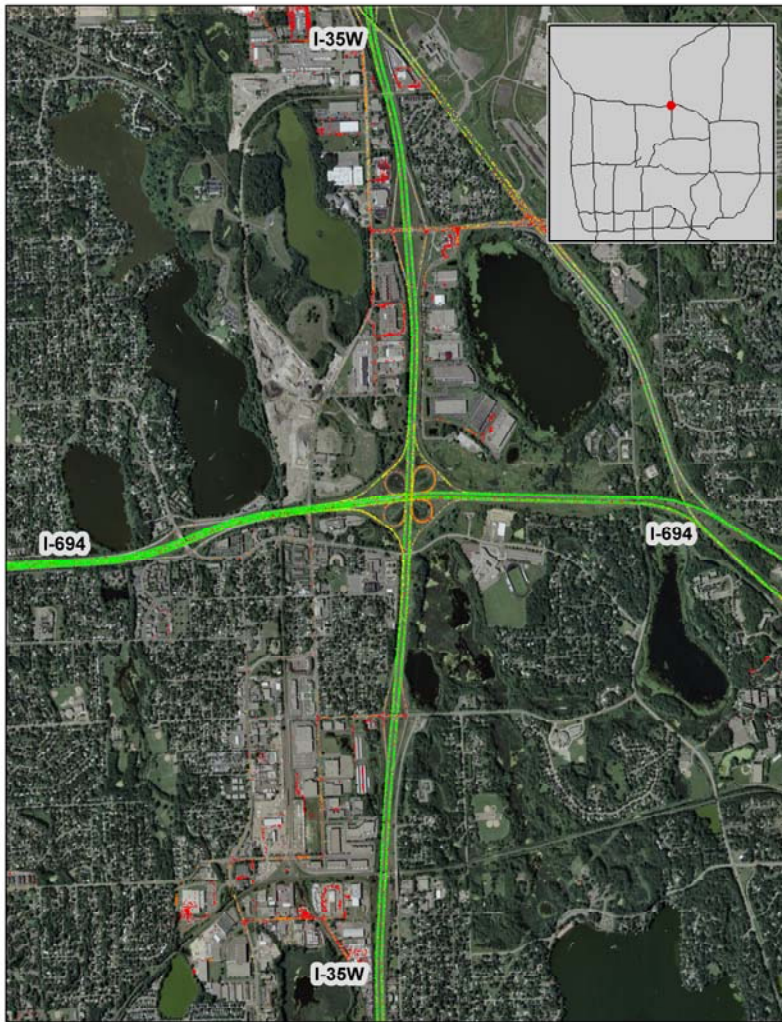

# Minneapolis-St. Paul, MN: I-35W at I-694

## Average Speed by Time of Day I-35W at I-694