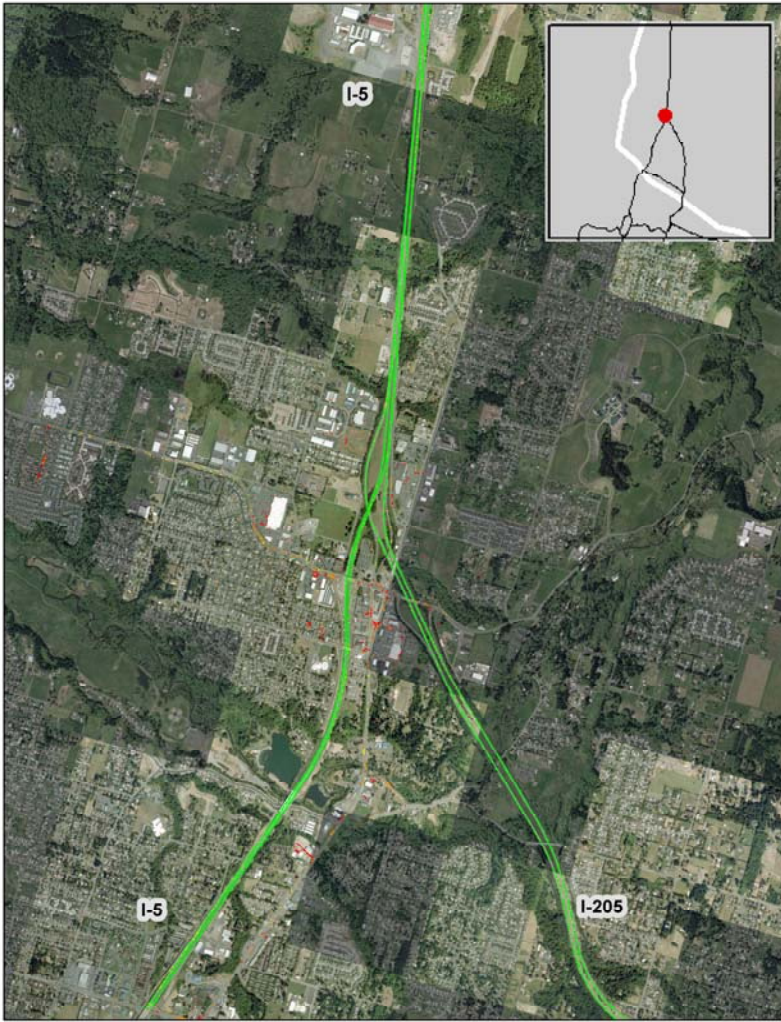

# Portland, OR: I-5 at I-205 (North)

## Summary

National Ranking by  
Congestion Index

199

Average Speed

55

Peak Average Speed

55

Nonpeak Average  
Speed

## Average Speed by Time of Day I-5 at I-205 (North)