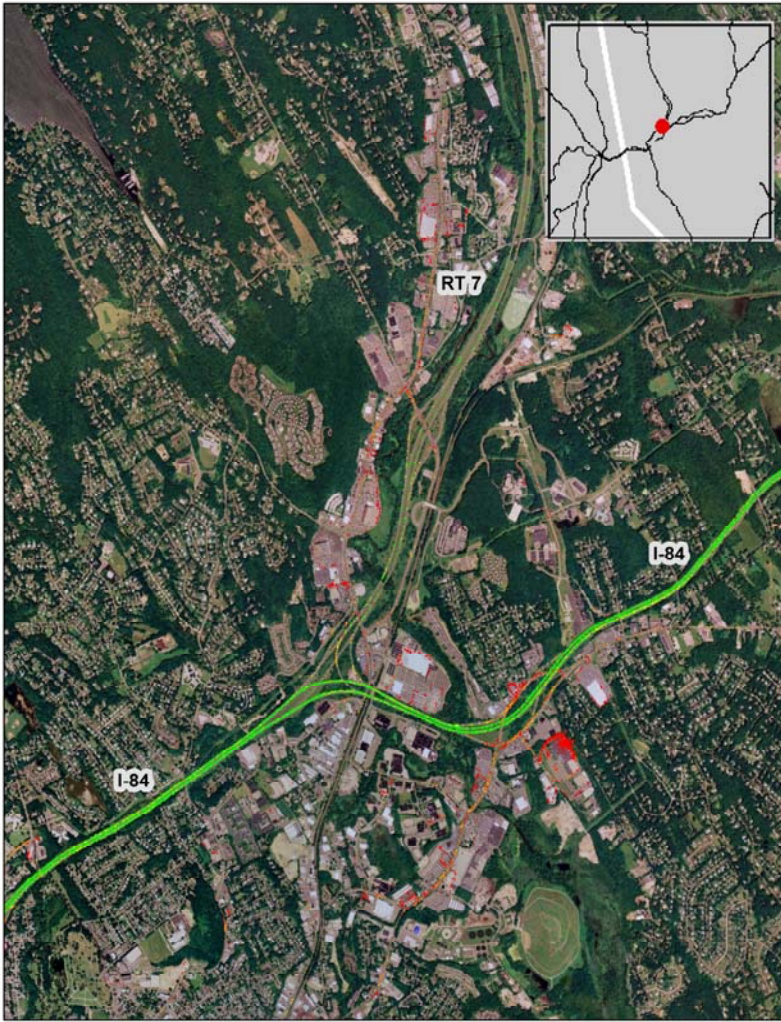

Danbury, CT: I-84/RT 7

Summary

National Ranking by
Congestion Index

149

Average Speed

54

Peak Average Speed

53

Nonpeak Average
Speed

55

Nonpeak/Peak Ratio

1.04

Average Speed by Time of Day I-84 at RT 7