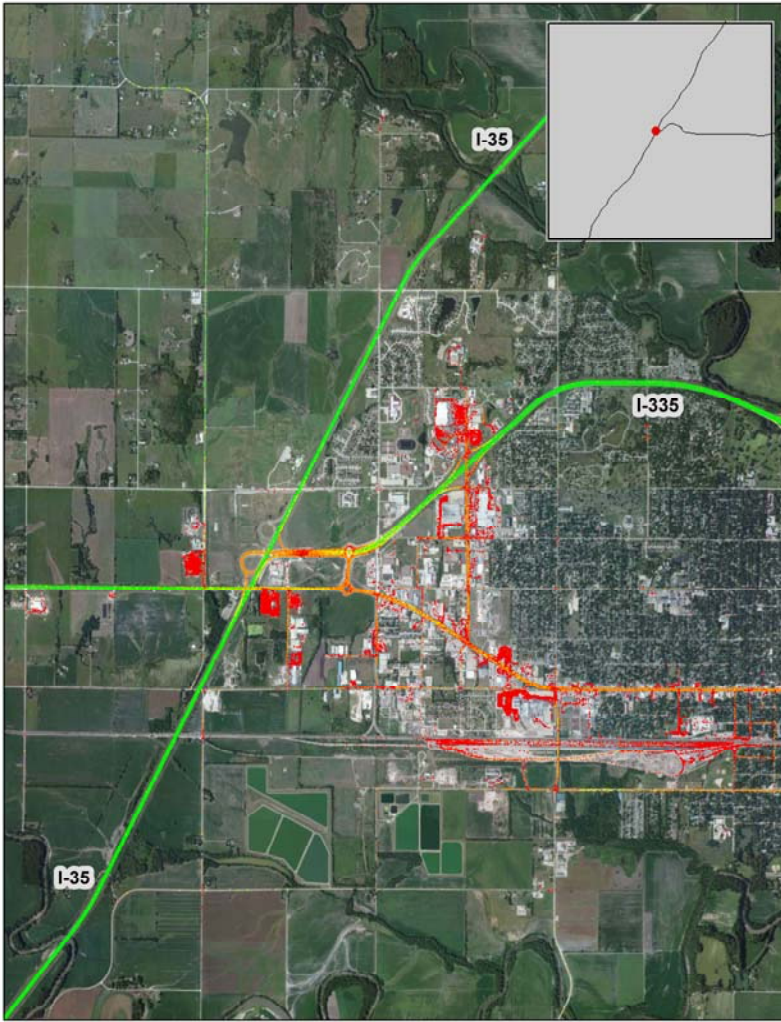

# Emporia, KS: I-335 at I-35

## Summary

National Ranking by Congestion Index	123
Average Speed	52
Peak Average Speed	52
Nonpeak Average Speed	52
Nonpeak/Peak Ratio	1.00

**Average Speed by Time of Day  
I-335 at I-35**