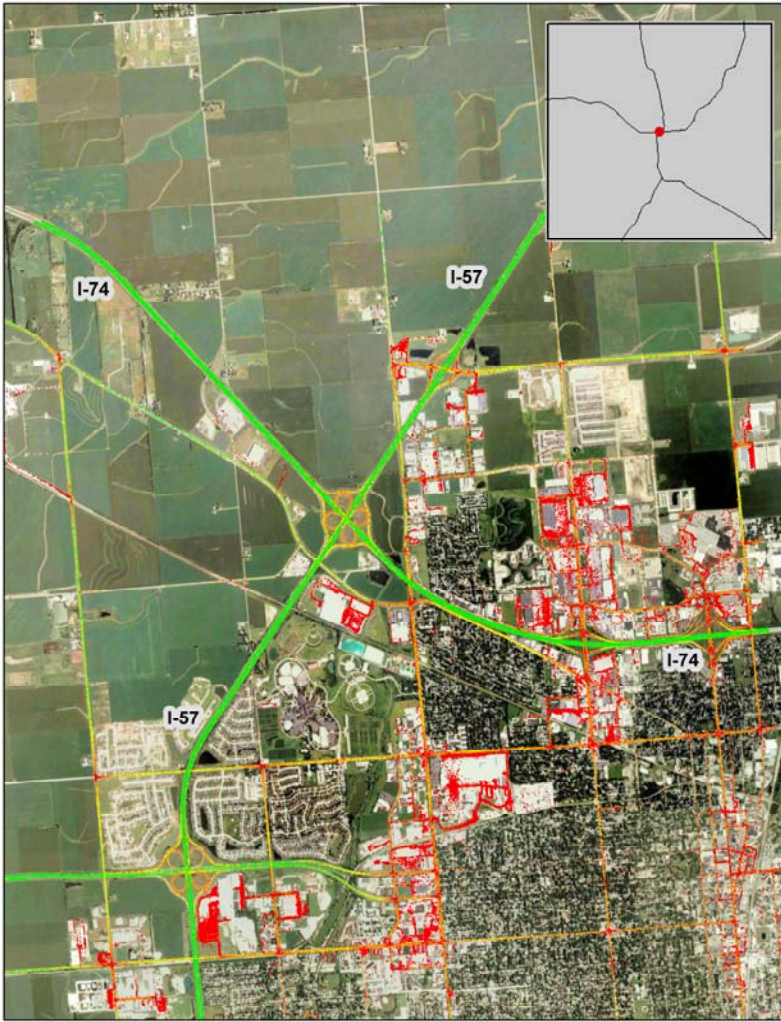

# Champaign-Urbana, IL: I-57 at I-74

## Summary

National Ranking by  
Congestion Index

**203**

Average Speed

**55**

Peak Average Speed

**55**

Nonpeak Average  
Speed

**55**

Nonpeak/Peak Ratio

**1.00**

## Average Speed by Time of Day I-57 at I-74