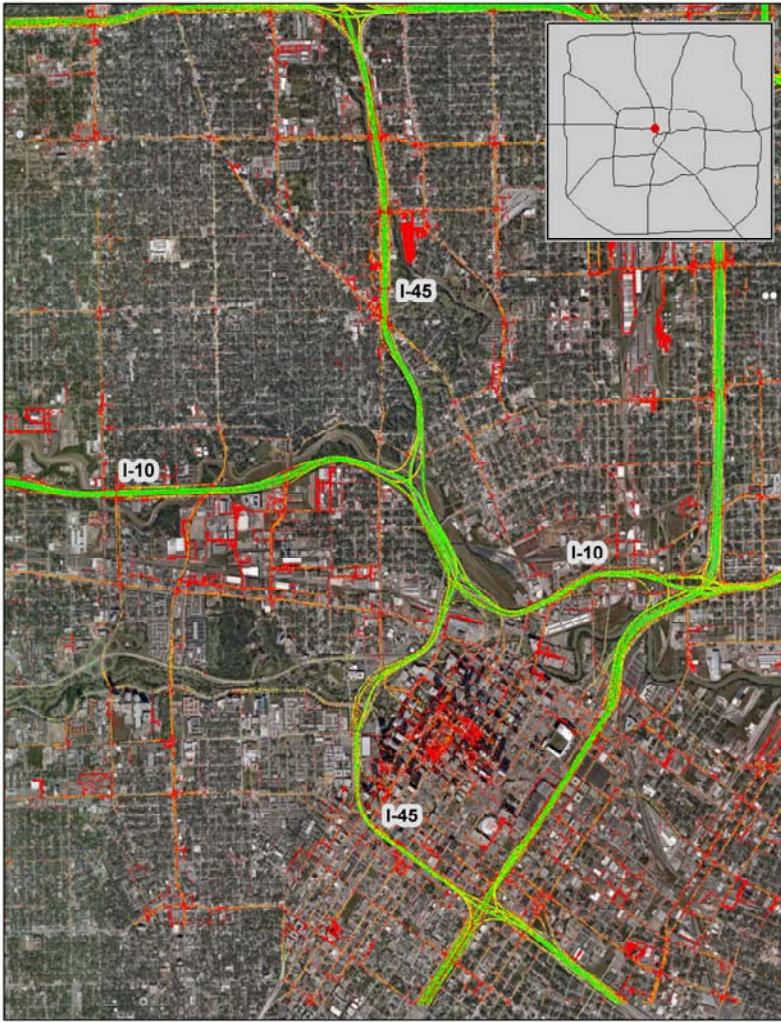

Houston, TX: I-10 at I-45

Summary

National Ranking by
Congestion Index

4

Average Speed

41

Peak Average Speed

32

Nonpeak Average
Speed

46

Nonpeak/Peak Ratio

1.41

Average Speed by Time of Day I-10 at I-45