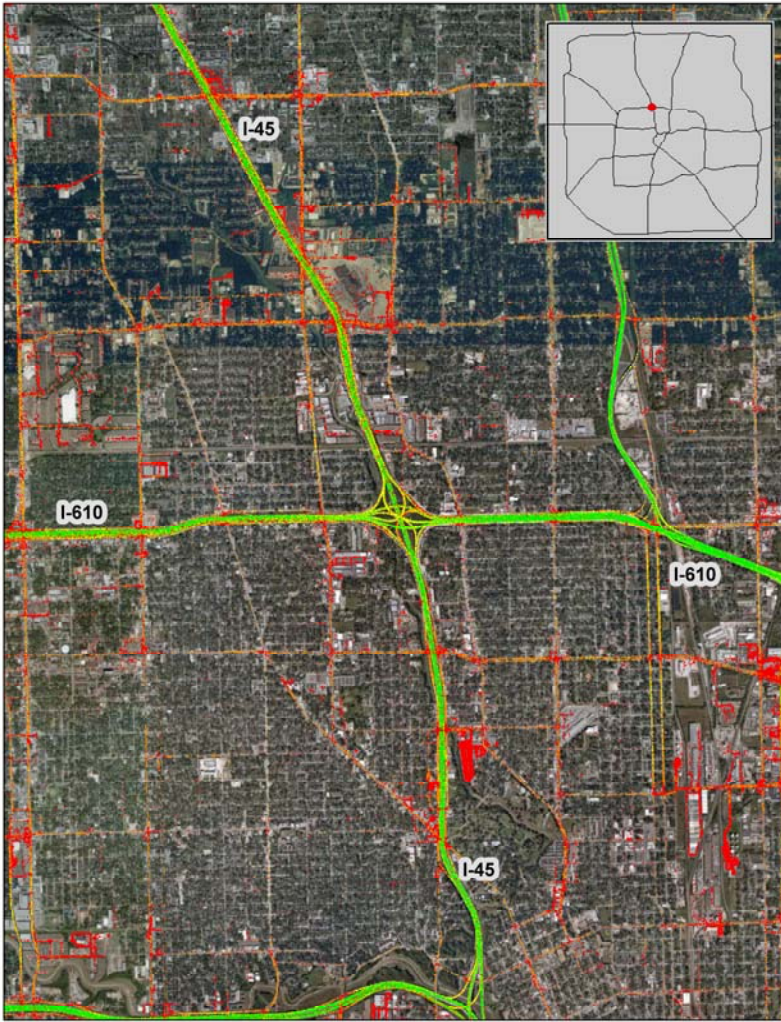

Houston, TX: I-45 at I-610 (North)

Summary

National Ranking by
Congestion Index

14

Average Speed

46

Peak Average Speed

39

Nonpeak Average
Speed

49

Nonpeak/Peak Ratio

1.27

Average Speed by Time of Day I-45 at I-610 (North)