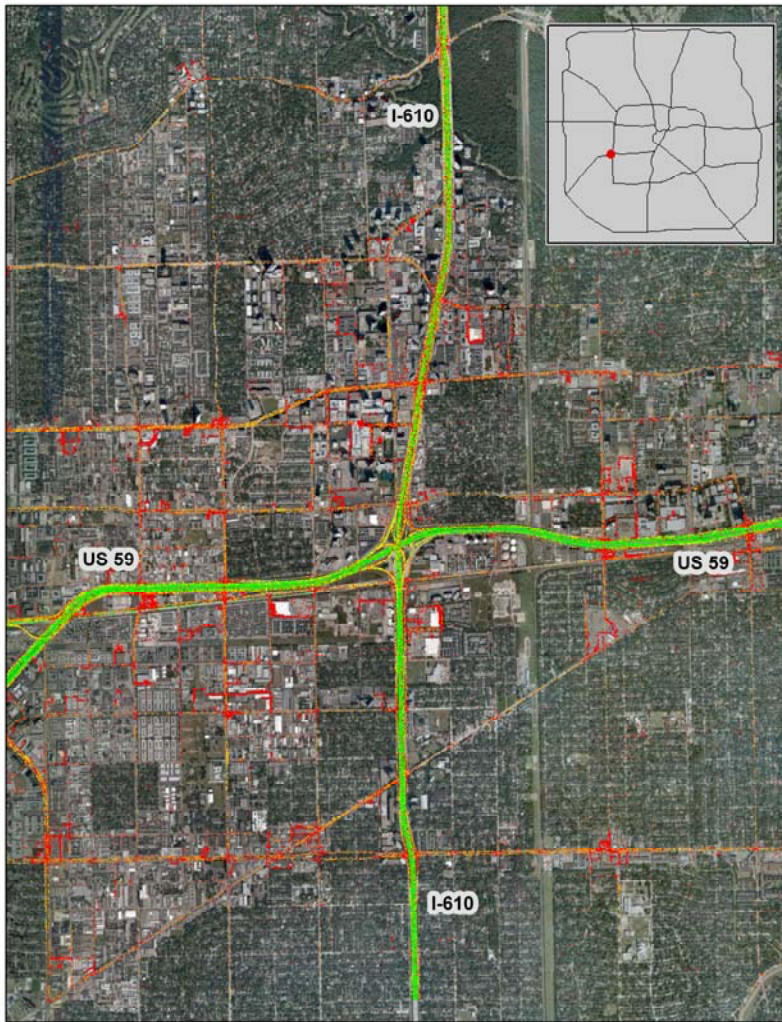

Houston, TX: I-610 at US 59 (West)

Summary

National Ranking by
Congestion Index

50

Average Speed

45

Peak Average Speed

37

Nonpeak Average
Speed

49

Nonpeak/Peak Ratio

1.32

Average Speed by Time of Day I-610 at US 59 (West)