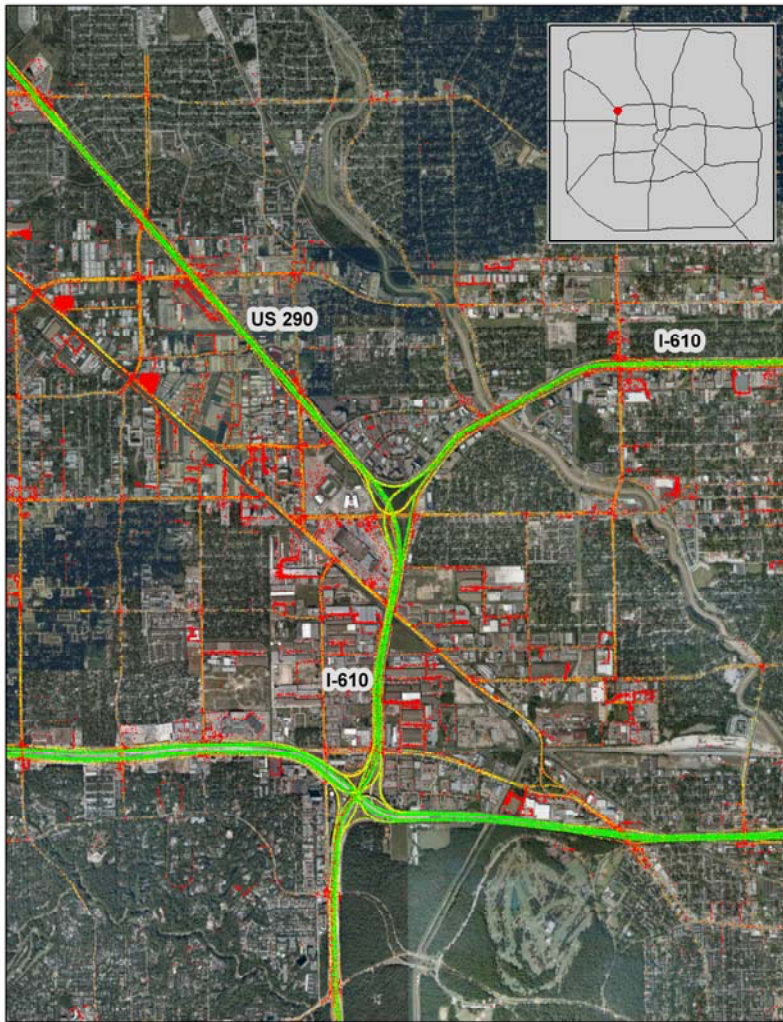

Houston, TX: I-610 at US 290

Summary

National Ranking by Congestion Index	12
Average Speed	45
Peak Average Speed	36
Nonpeak Average Speed	49
Nonpeak/Peak Ratio	1.36

Average Speed by Time of Day
I-610 at US 290