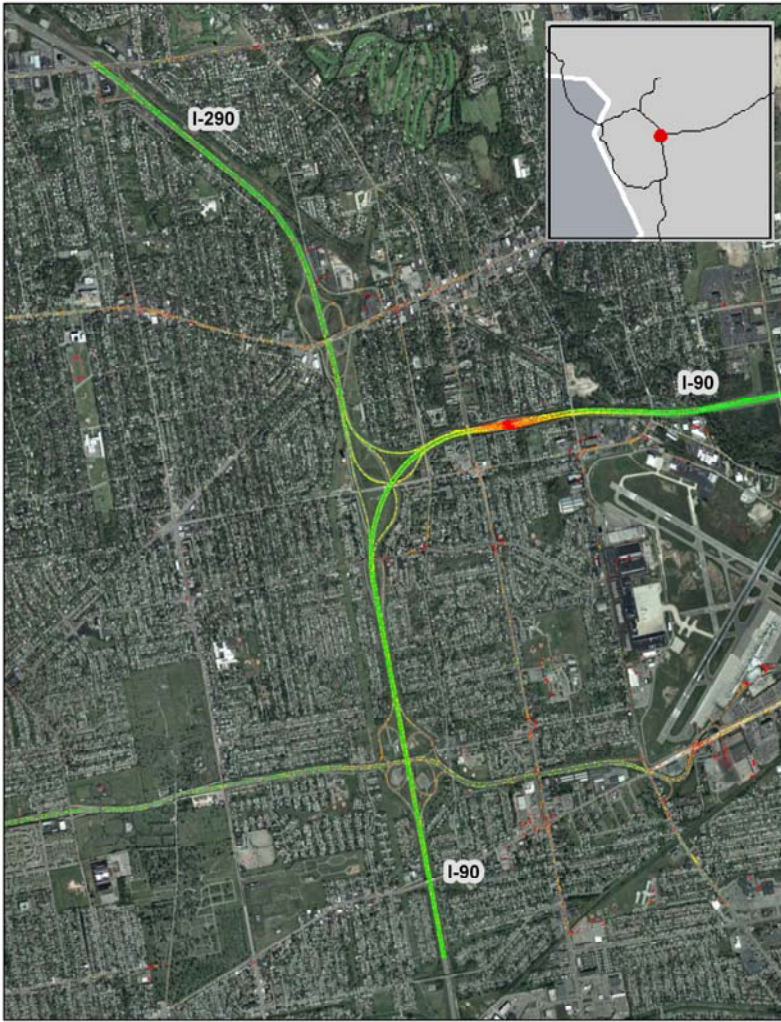

Buffalo-Niagara Falls, NY: I-90 at I-290

Summary

National Ranking by
Congestion Index

17

Average Speed

42

Peak Average Speed

39

Nonpeak Average
Speed

43

Nonpeak/Peak Ratio

1.10

Average Speed by Time of Day I-90 at I-290