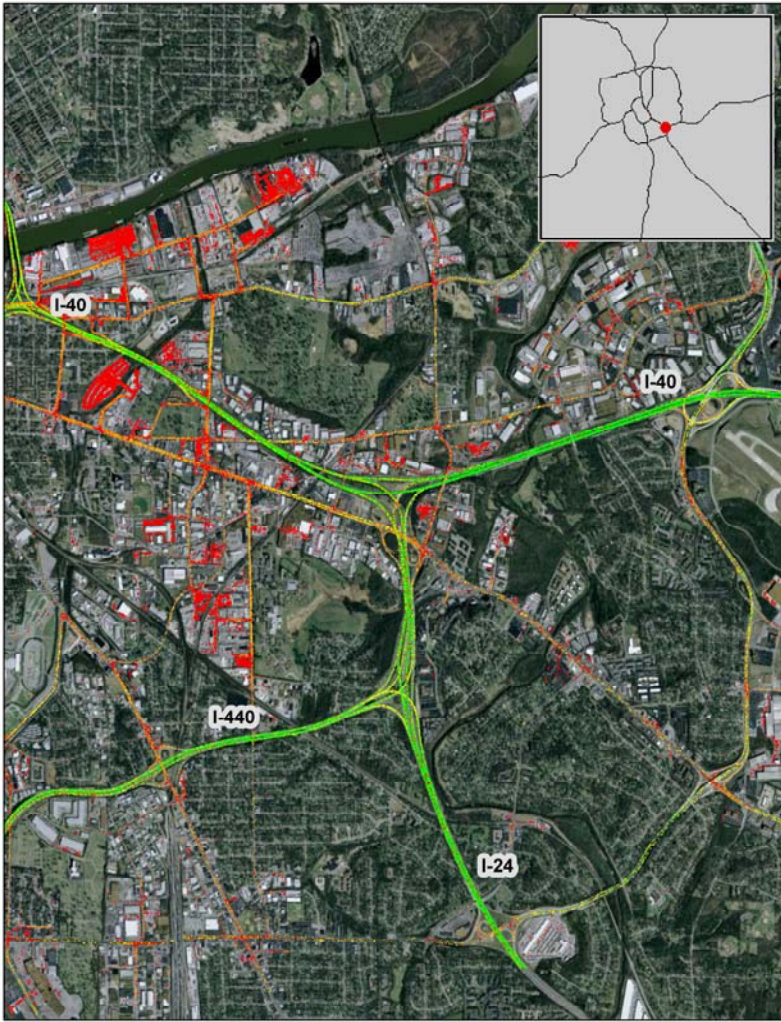

Nashville, TN: I-24 at I-440 (North)

Summary

National Ranking by
Congestion Index

27

Average Speed

49

Peak Average Speed

41

Nonpeak Average
Speed

52

Nonpeak/Peak Ratio

1.27

Average Speed by Time of Day I-24 at I-440 (North)