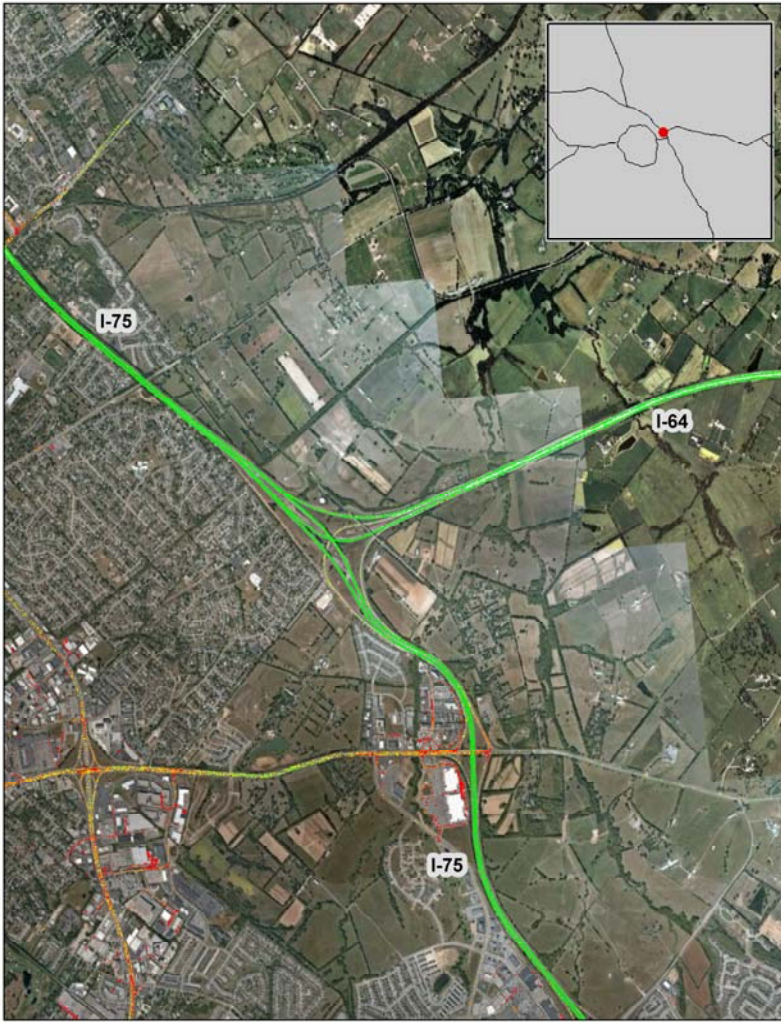

# Lexington, KY: I-75 at I-64/US 60

## Summary

National Ranking by Congestion Index	206
Average Speed	55
Peak Average Speed	55
Nonpeak Average Speed	55
Nonpeak/Peak Ratio	1.00

**Average Speed by Time of Day  
I-75 at I-64/US 60**