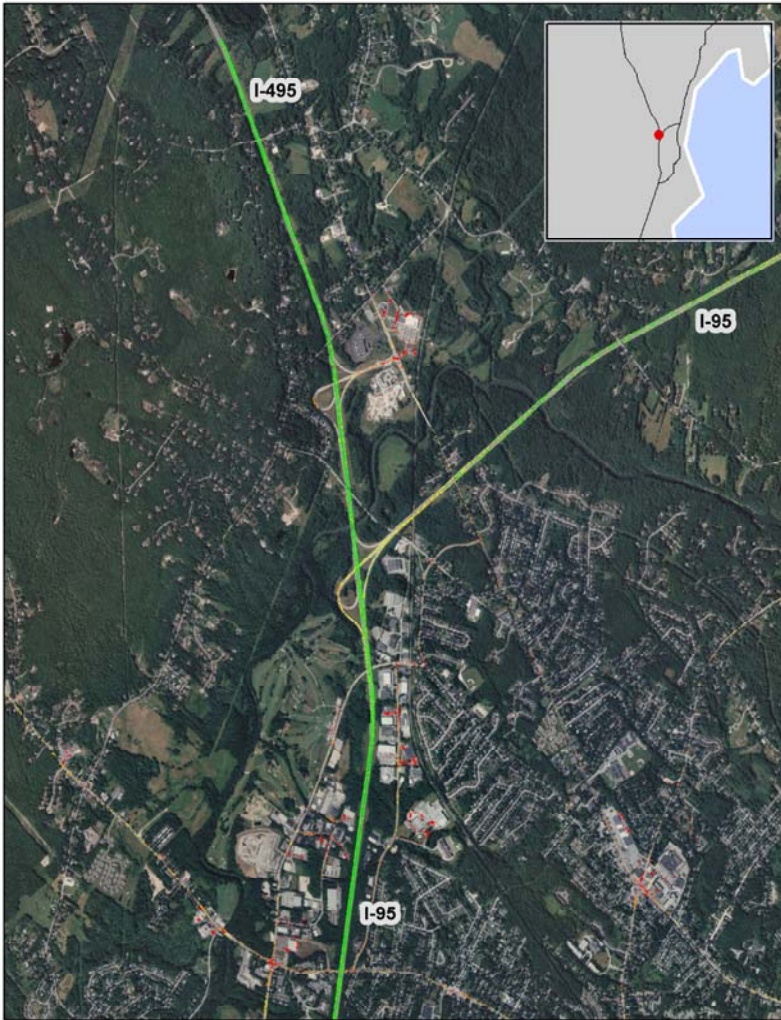

# Portland, ME : I-495 at I-95

## Summary

National Ranking by Congestion Index	<b>183</b>
Average Speed	<b>55</b>
Peak Average Speed	<b>55</b>
Nonpeak Average Speed	<b>55</b>
Nonpeak/Peak Ratio	<b>1.00</b>

## Average Speed by Time of Day I-495 at I-95