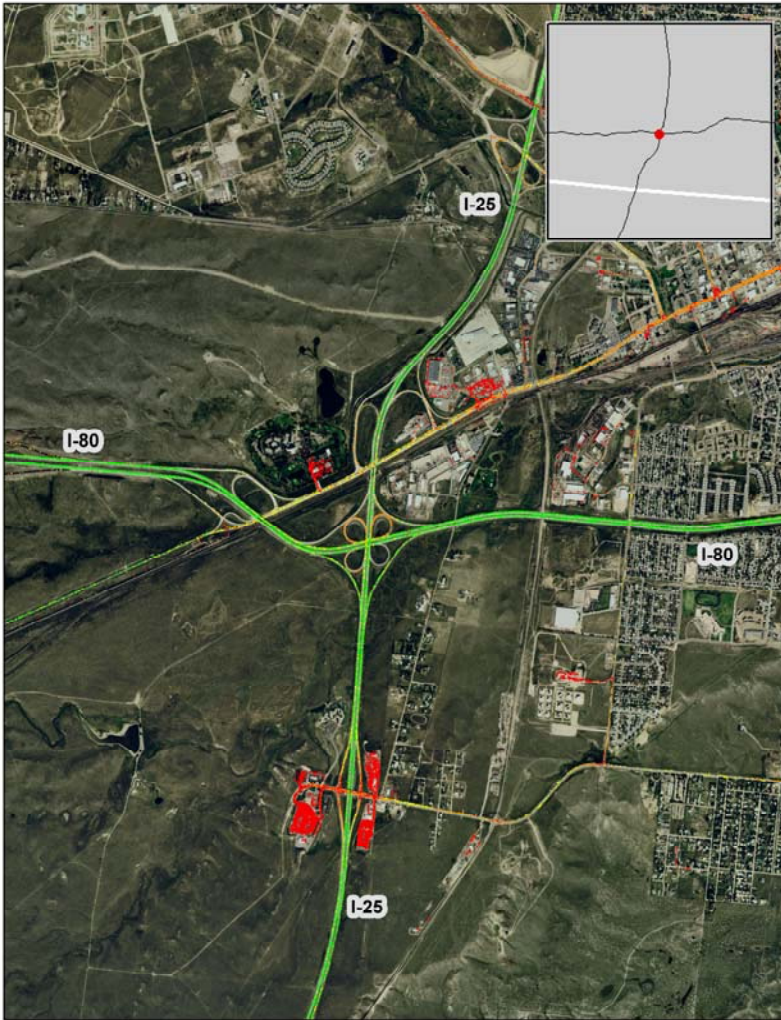

# Cheyenne, WY: I-80 at I-25

## Summary

National Ranking by Congestion Index	210
Average Speed	55
Peak Average Speed	55
Nonpeak Average Speed	55
Nonpeak/Peak Ratio	1.00

**Average Speed by Time of Day  
I-80 at I-25**