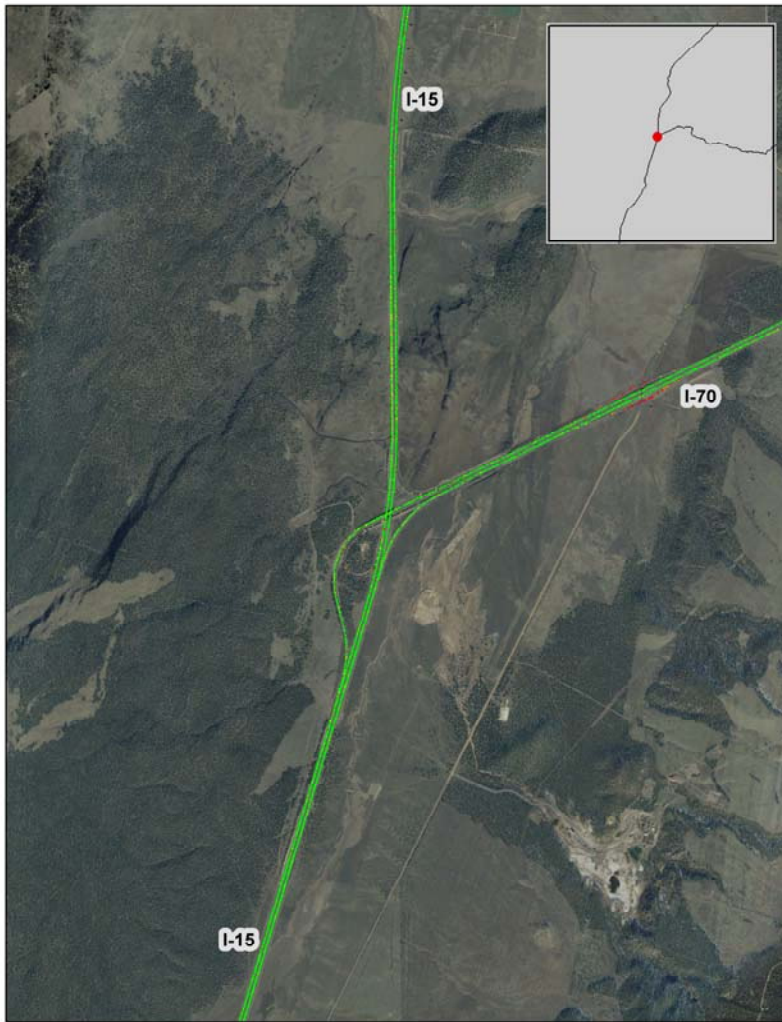

Cove Fort, UT: I-15 at I-70

Summary

National Ranking by
Congestion Index

218

Average Speed

55

Peak Average Speed

55

Nonpeak Average
Speed

55

Nonpeak/Peak Ratio

1.00

Average Speed by Time of Day I-15 at I-70