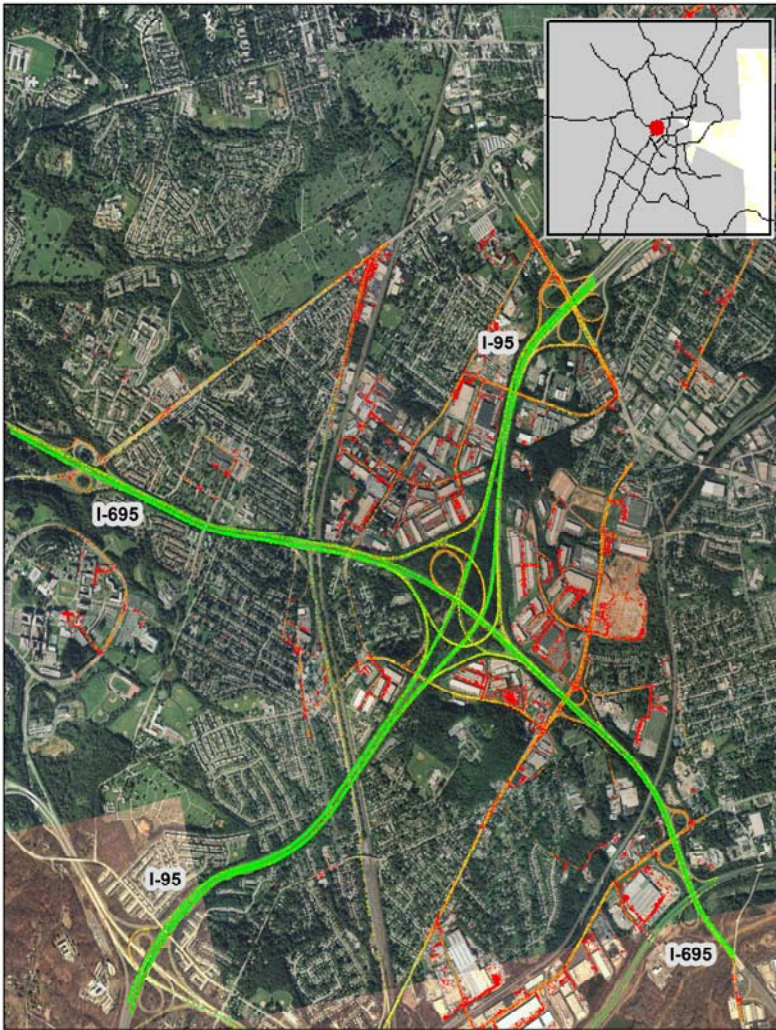

Baltimore, MD: I-95 at I-695 (South)

Summary

National Ranking by Congestion Index	78
Average Speed	52
Peak Average Speed	48
Nonpeak Average Speed	54
Nonpeak/Peak Ratio	1.13

Average Speed by Time of Day
I-95 at I-695 (South)