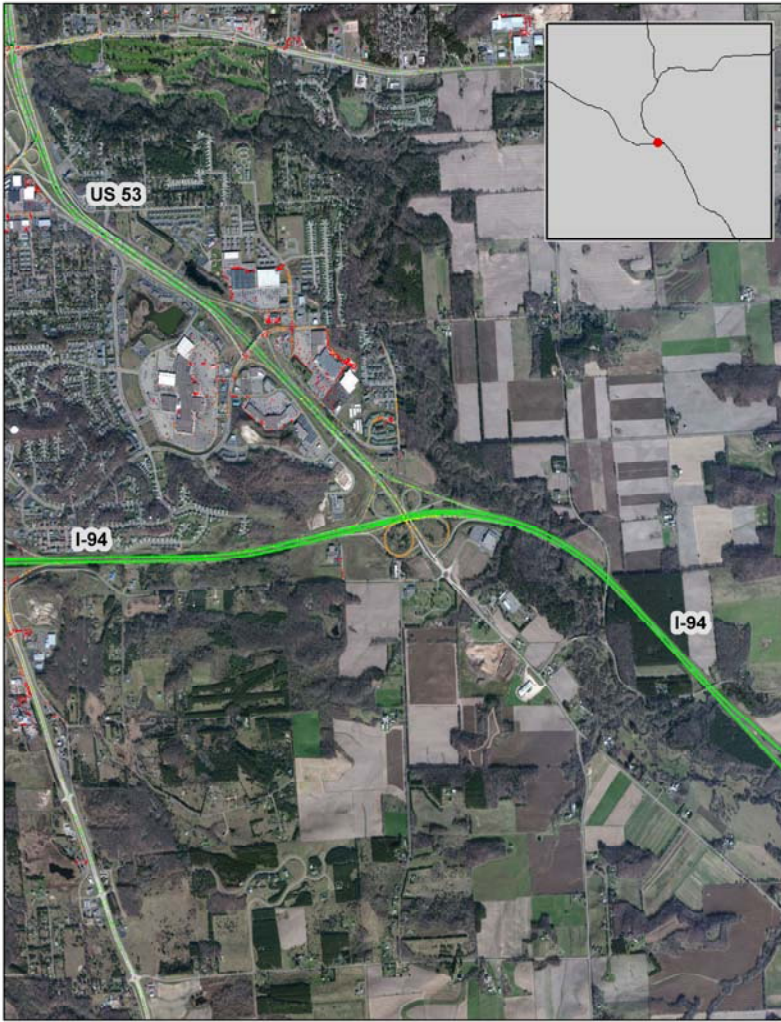

Eau Claire, WI: US 53 at I-94

Summary

National Ranking by
Congestion Index

221

Average Speed

55

Peak Average Speed

55

Nonpeak Average
Speed

55

Nonpeak/Peak Ratio

1.00

Average Speed by Time of Day US 53 at I-94